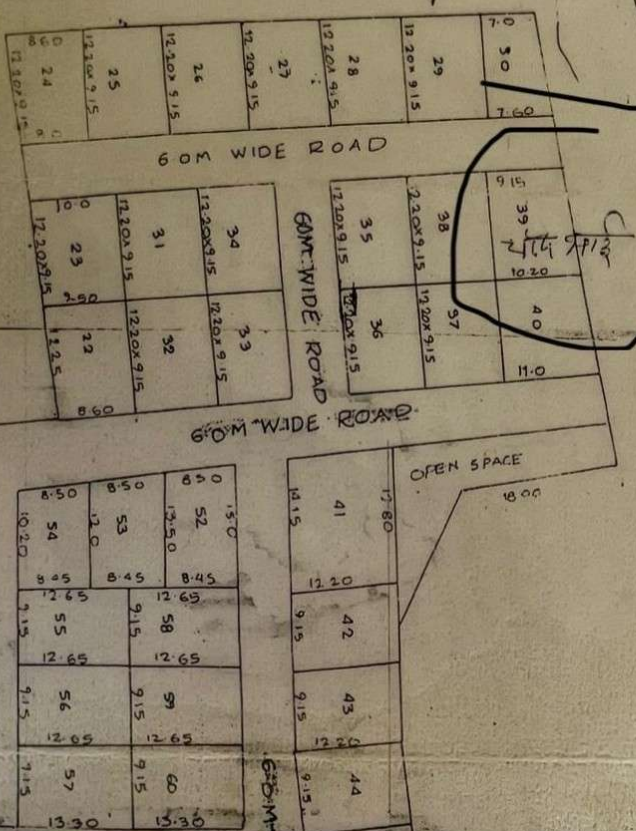

5	23	118.95	20	61	118.72
6	24	101.26	21	61	109.72
7	25 TO 29	111.63	22	62 TO 70	100.65
8	50	89.06	23	71	84.75
9	31 TO 38	111.63	24	72	102.02
10	39	118.03	25	73	150.75
11	40	129.32	26	74	150.97
12	41	124.39	27	75	167.06
13	42 TO 54	111.63	28	76 TO 78	150.97
14	51	120.41	29	79 TO 80	100.65
15	53	107.73	30	81	100.65

35	88 TO 90	15.7
36	91	15.7
37	92	14.4
38	93 TO 94	15.7
39	95	15.7
40	96	15.7
41	97	15.7
42	98	15.7
43	99	15.7
GRAND TOTAL		1136.47

LOCATION PLAN
NOT TO SCALE

LAND OF SHRI SINGH
SITE PLAN
SCALE 1:10,000