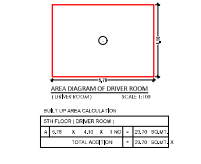

AREA DIAGRAM OF OFFICE

Sl. No.	Area	Area (sq.m)
1	OFFICE	12.52 SQ.M
TOTAL AREA		12.52 SQ.M

AREA DIAGRAM OF TERRACE FLOOR

Sl. No.	Area	Area (sq.m)
1	TERRACE	112.52 SQ.M
TOTAL AREA		112.52 SQ.M