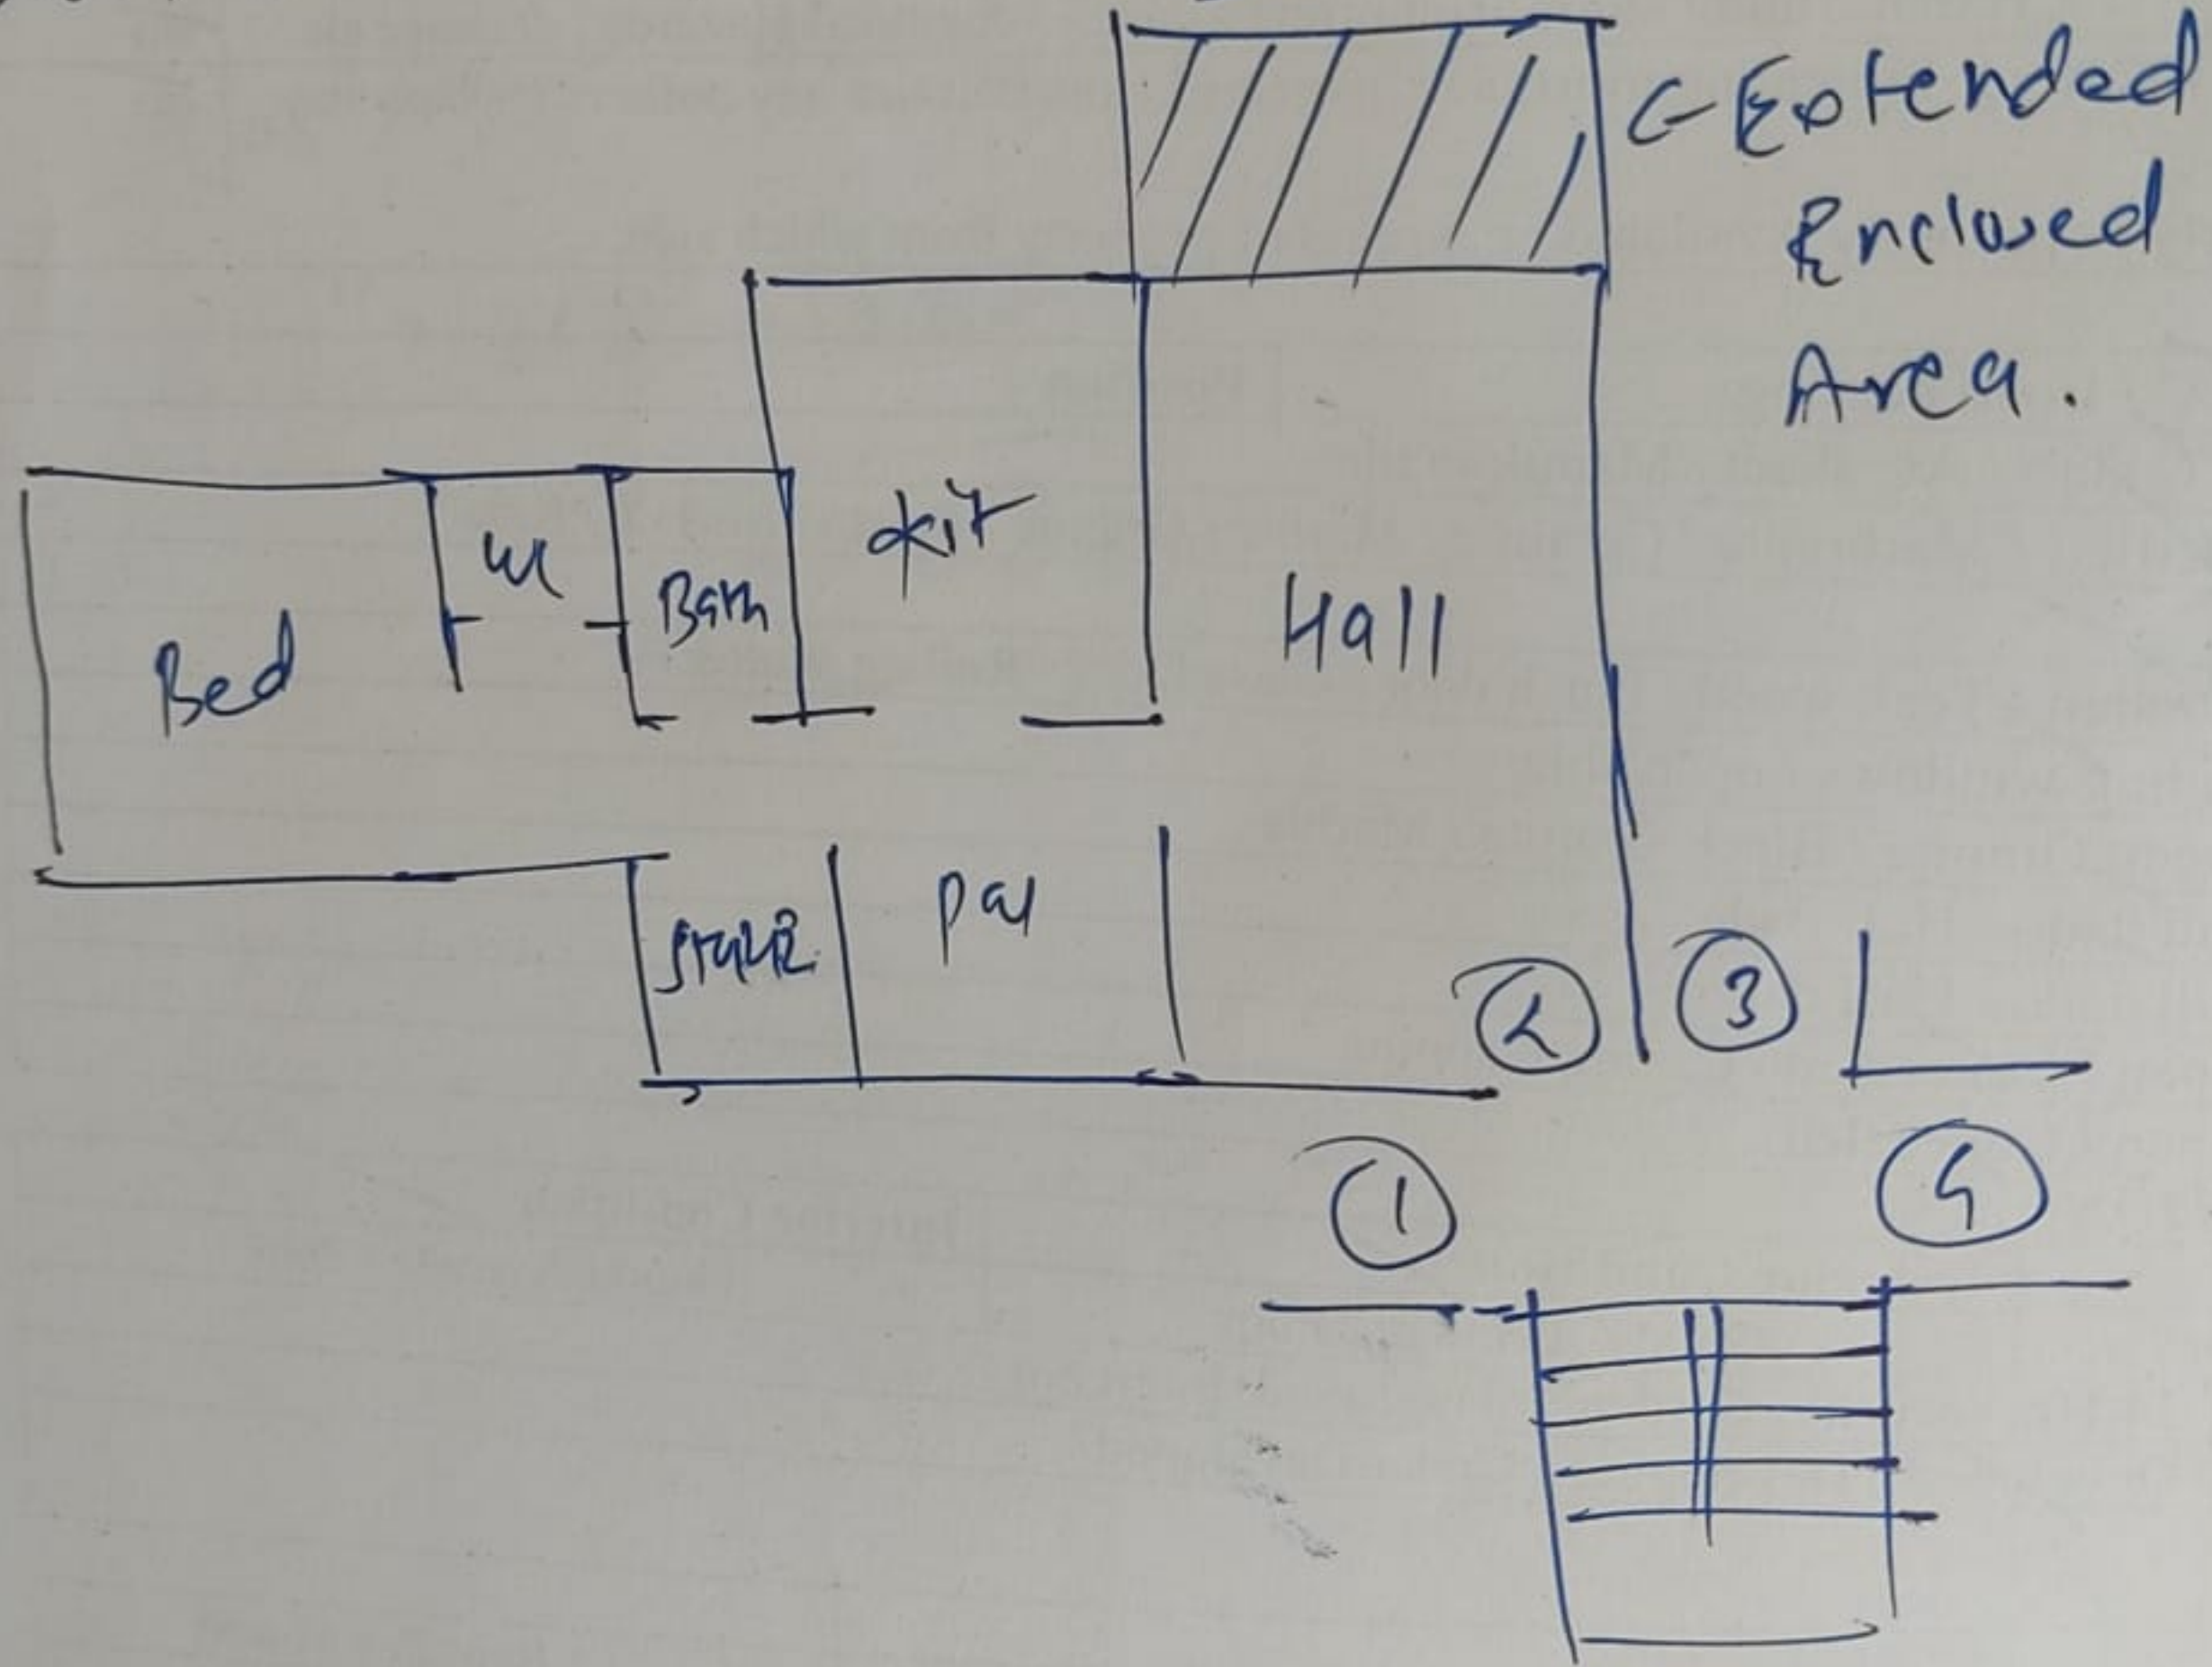

3.7 ★★★★★ (3)

101, Shree Agrawal Bhavan, Modi Patel Road, Bhayand...

Manufacturer · 1 min

Temporarily closed

Hall. 14'22" x 9'11" - 138.65

kit 9'38" x 6'70" - 62.85

Bed 12'45" x 8'9" - 111.67

store 3'65" x 3'59" - 16.67

Bath 5'29" x 3'40" - 17.98

wc 4'34" x 3'11" - 13.49

pcy 8'36" x 6'82" - 57.01

pcy 7'96" x 3'40" - 27.06

pcy 3'36" x 1'72" - 5.77

451.15

Balcony Enclosed 9'15" x 3'94" 38.41

Extended Enclosed Area.