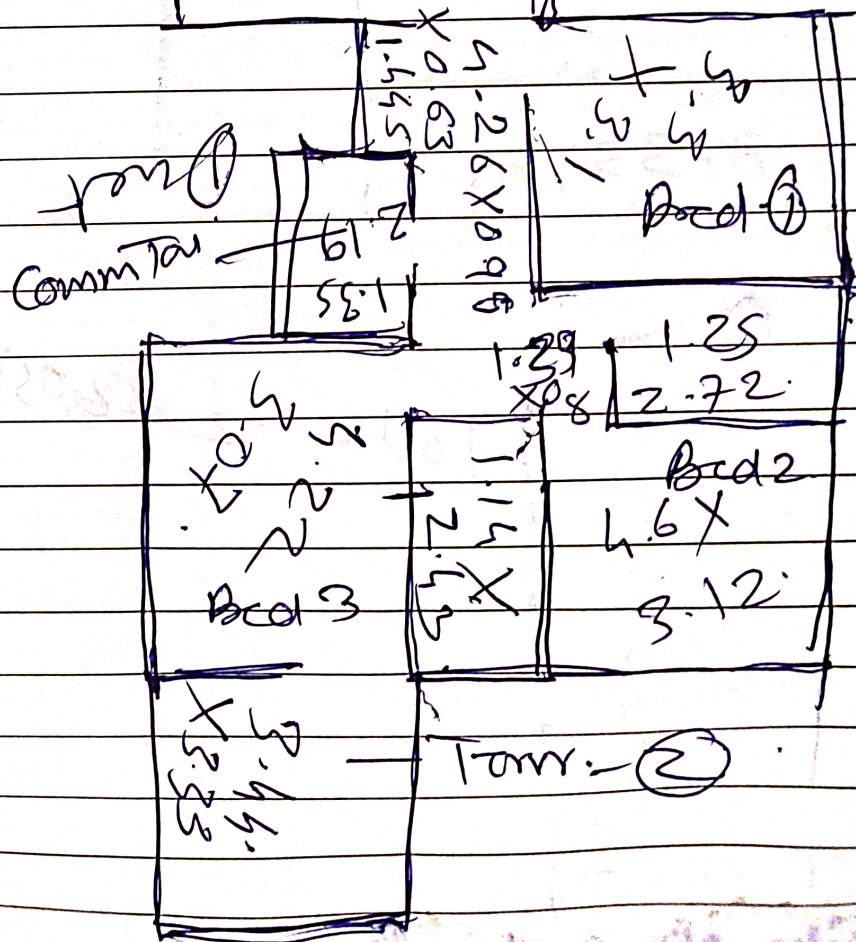

Side Margin.

Lift / Flat 704 / Out

side margin.

Passage / Staircase.

Basmt + G/P + 11, 2 lifts. Yoe - 2010 (ppm)

Flat consist Liv / Din, lat with Dry Bal, Terrace

Bed 1, common Tailor, Bedroom 2 & 3 with att

Tailor & 1 Terrace. i.e. (3 BHK) & 2 Terrace.

As per Dec. Comput Area = 896 sq. ft. Terrace

Area - 250 sq. ft.

1.53 x 2.23 - the terrace which is...