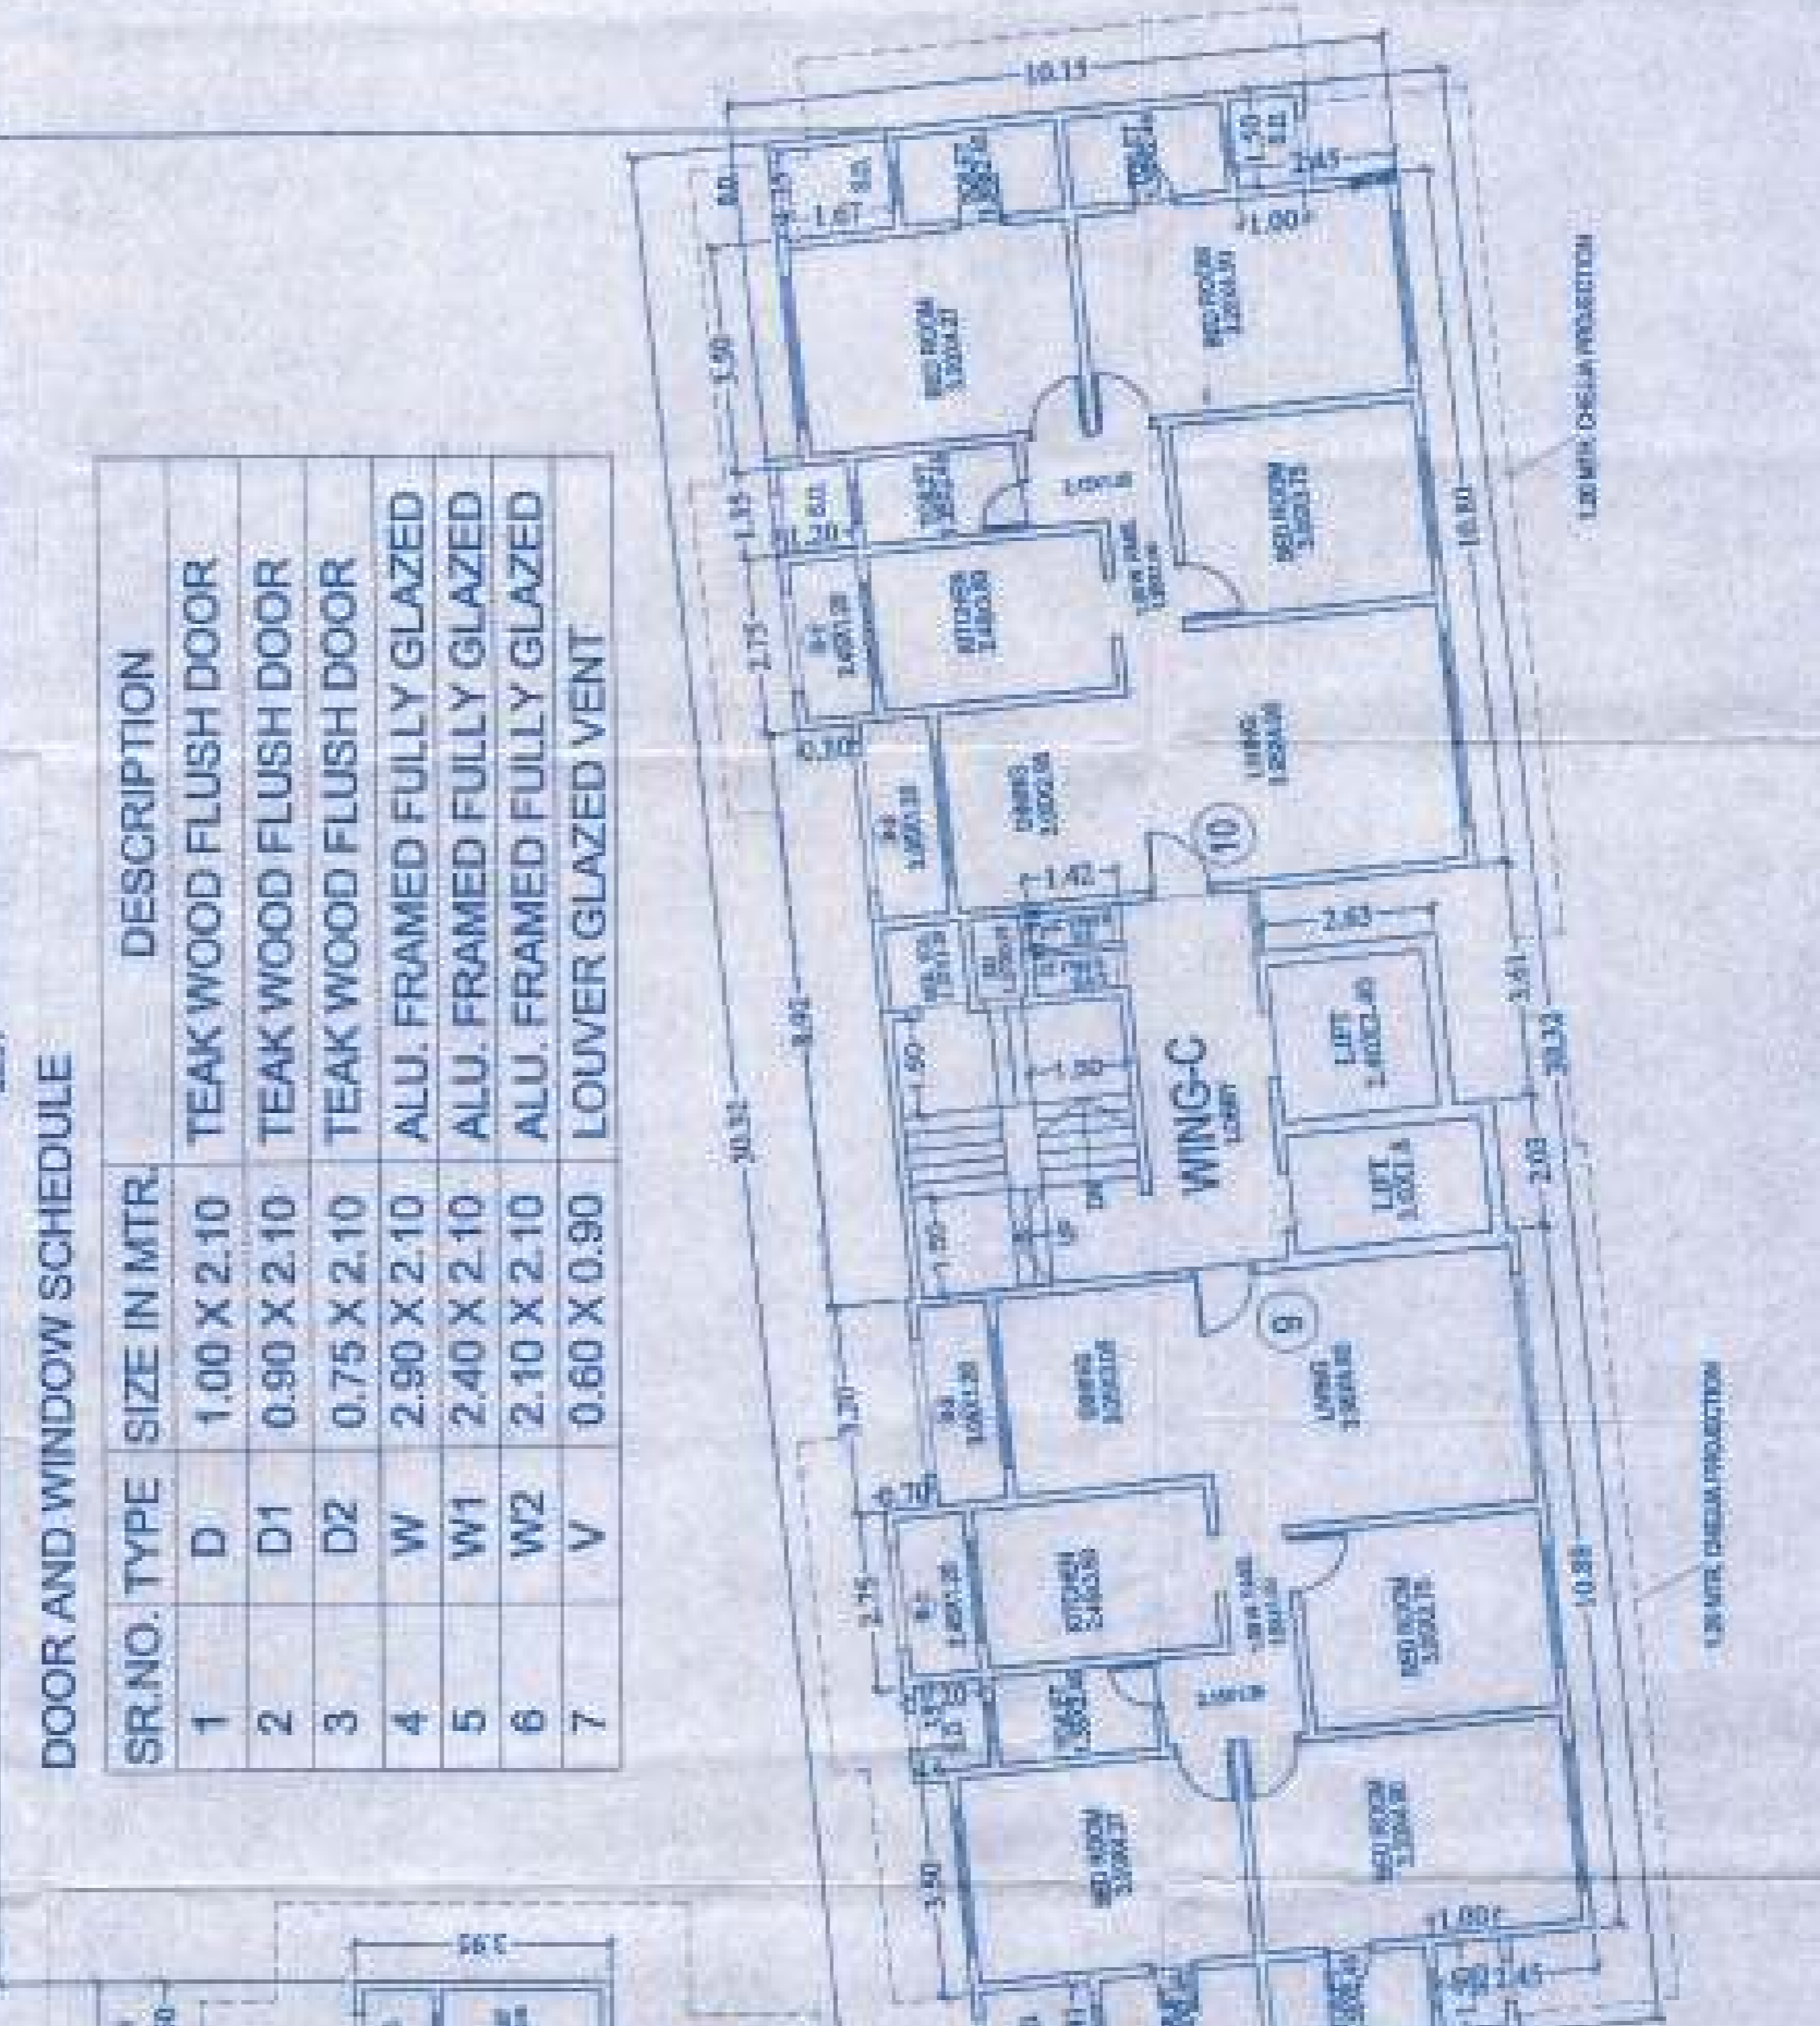

TYPICAL FLOOR PLAN (A-WING, B-WING & C-WING)
SCALE: 1:100 2ND TO 7TH & 9TH TO 12TH FLOOR PLAN