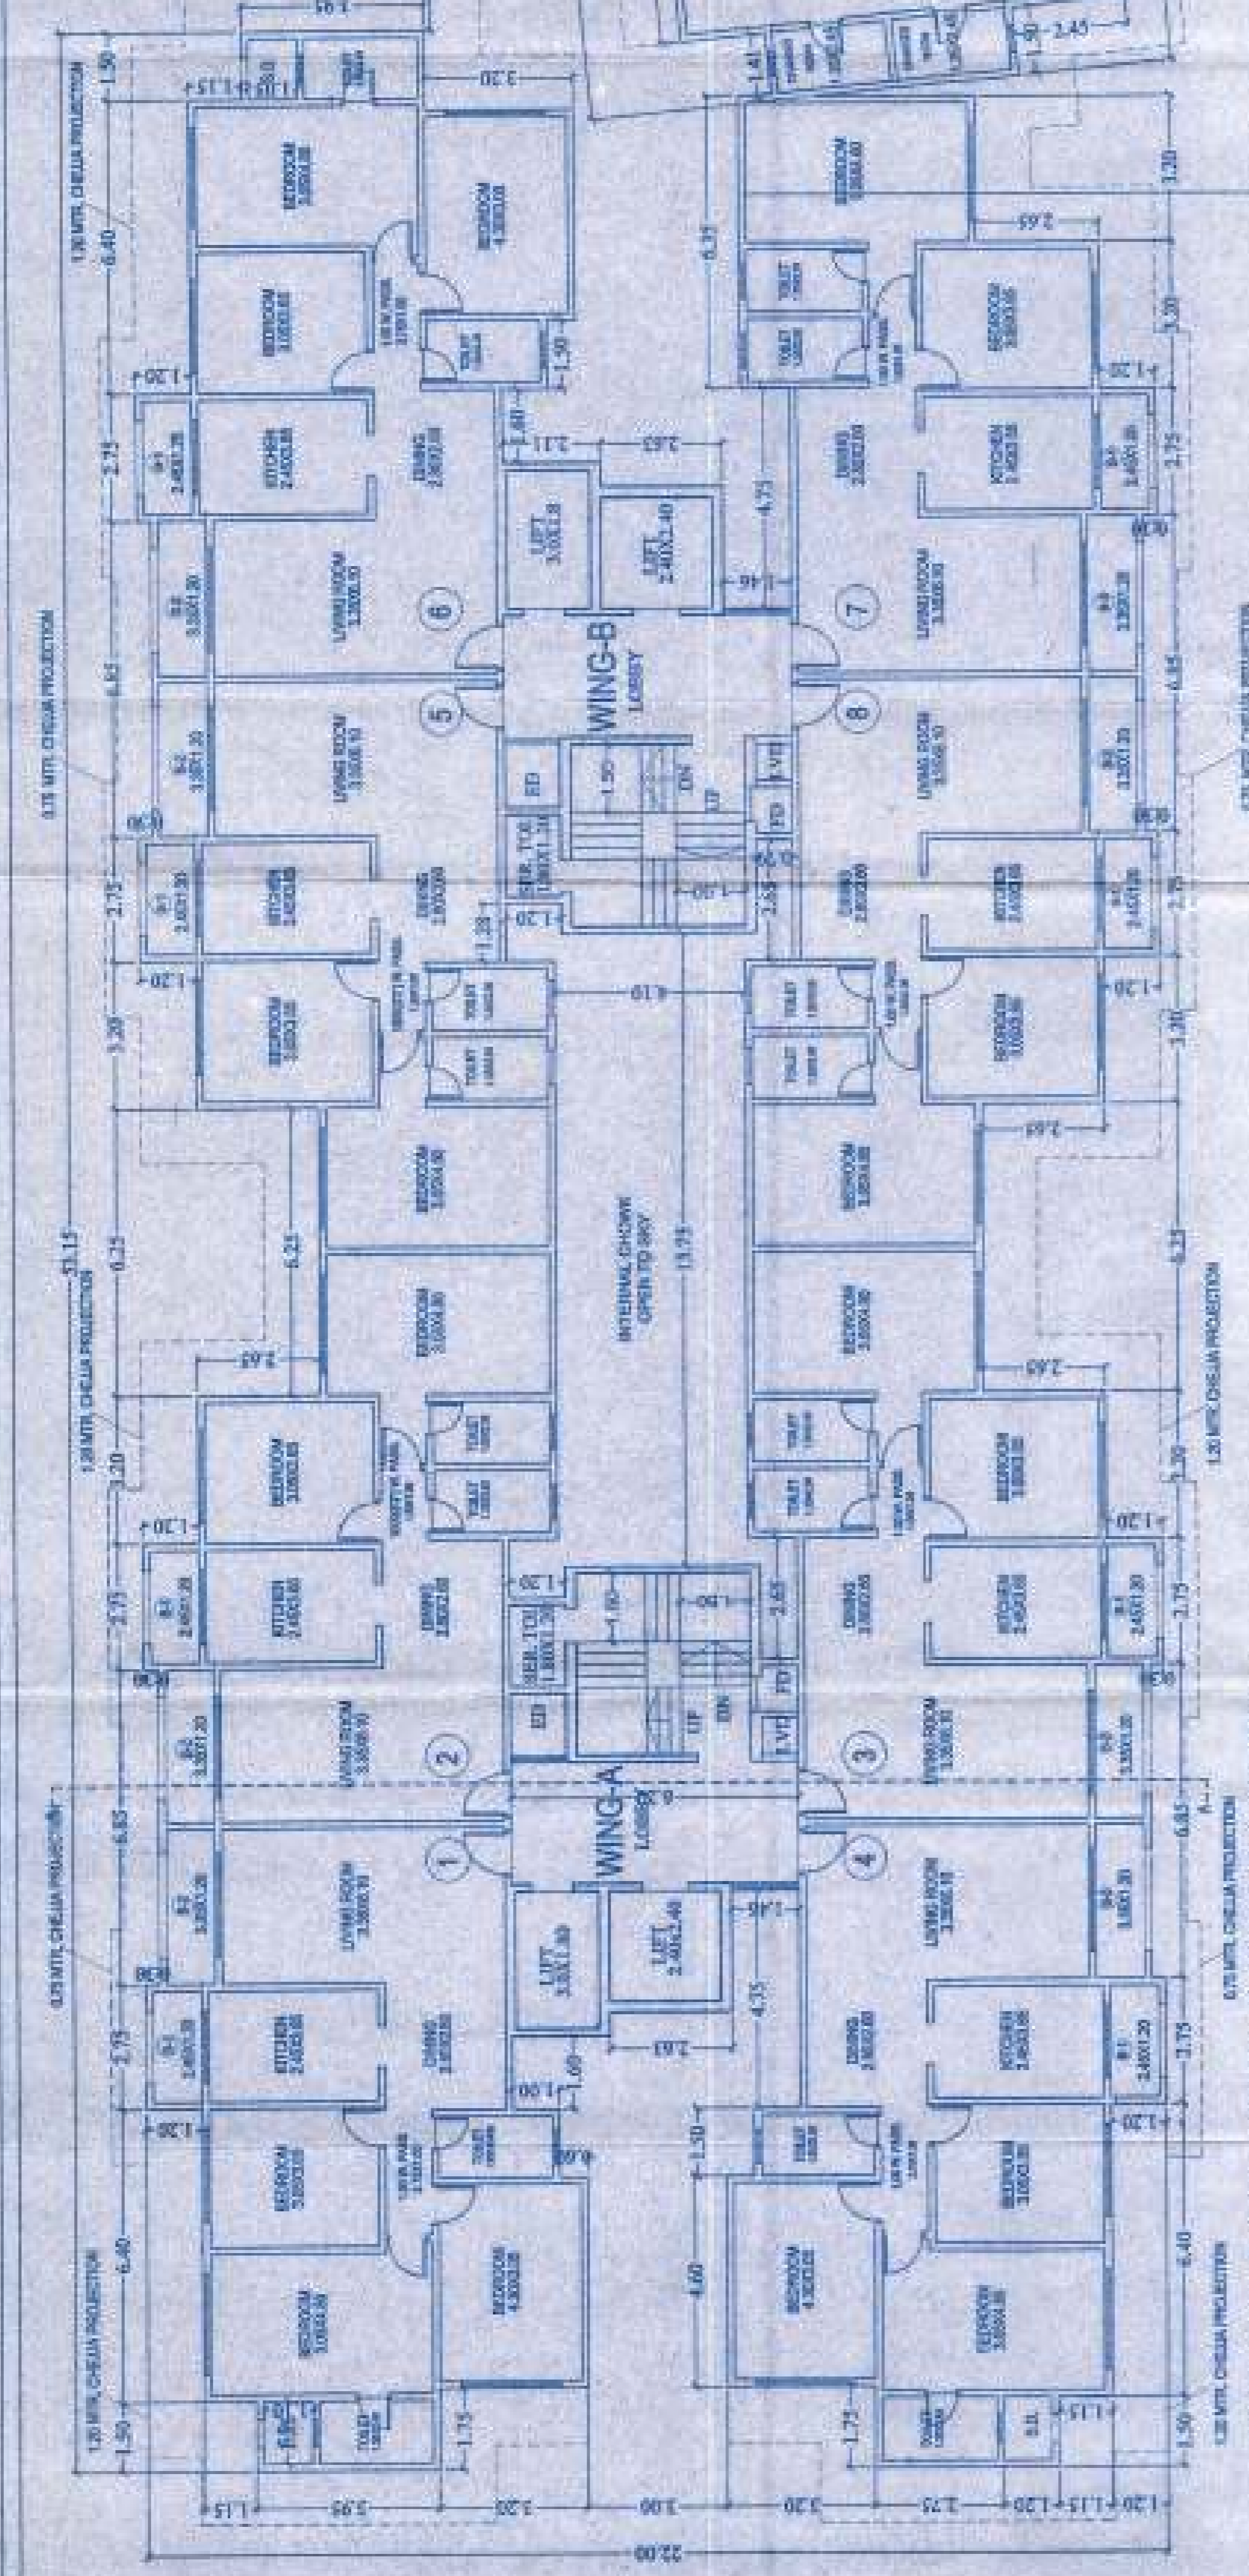

Approved Subject to the condition
mentioned in this office order.
Date: 17th May 2016
Jatin Bhutta & Associates
Architects & Interior Designers

BALCONY AREA CALCULATION (PER FLOOR)

B1	2.45	X	1.20	10 NOS	=	29.40	SQ.MT.
B2	3.35	X	1.20	8 NOS	=	32.16	SQ.MT.
B3	3.05	X	1.20	2 NOS	=	7.32	SQ.MT.
TOTAL BALCONY AREA PER FLOOR					=	68.88	SQ.MT.
TYPICAL FLOOR BUILT UP AREA					=	928.47	SQ.MT.
PEMISIBLE 10% BALCONY					=	68.88	SQ.MT.

1ST FLOOR PLAN (A-WING, B-WING & C-WING)
SCALE: 1:100

DOOR AND WINDOW SCHEDULE

SR.NO.	TYPE	SIZE IN MTR.	DESCRIPTION
1	D	1.00 X 2.10	TEAK WOOD FLUSH DOOR
2	D1	0.90 X 2.10	TEAK WOOD FLUSH DOOR
3	D2	0.75 X 2.10	TEAK WOOD FLUSH DOOR
4	W	2.90 X 2.10	ALU. FRAMED FULLY GLAZED
5	W1	2.40 X 2.10	ALU. FRAMED FULLY GLAZED
6	W2	2.10 X 2.10	ALU. FRAMED FULLY GLAZED
7	V	0.60 X 0.90	LOUVER GLAZED VENT