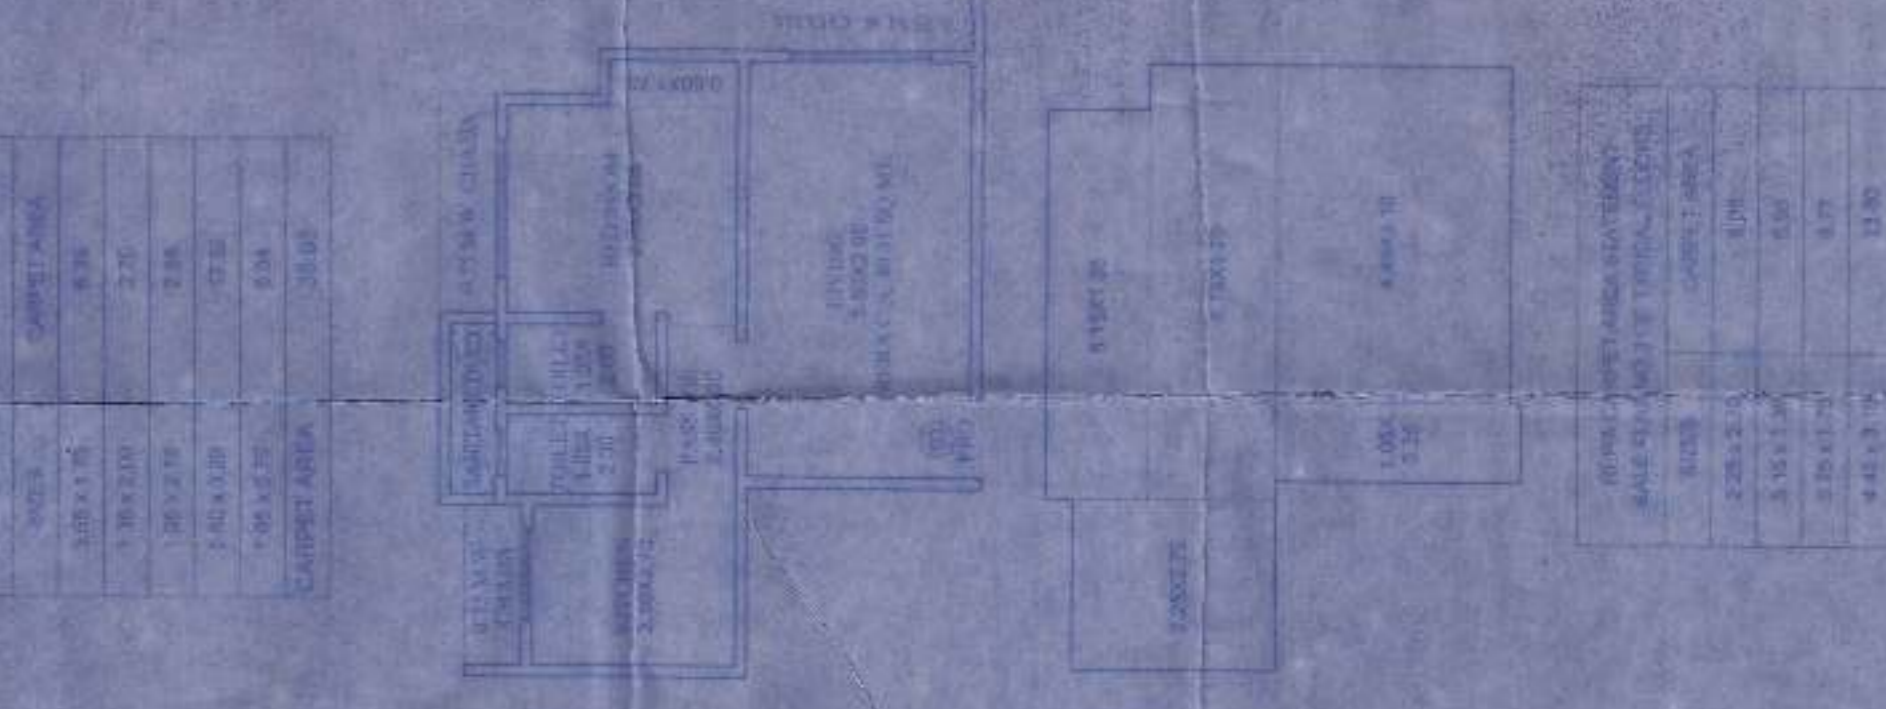

NO.	DESCRIPTION	AREA (SQ. FT.)	PERCENTAGE
1	AREA UNDER FLOOR	10,000	100%
2	AREA UNDER STAIRS	1,000	10%
3	AREA UNDER CORRIDORS	2,000	20%
4	AREA UNDER SERVICE AREAS	1,000	10%
5	AREA UNDER REFUSE	1,000	10%
6	AREA UNDER OTHER	1,000	10%
7	TOTAL AREA	17,000	100%

NO.	DESCRIPTION	AREA (SQ. FT.)	PERCENTAGE
1	AREA UNDER FLOOR	10,000	100%
2	AREA UNDER STAIRS	1,000	10%
3	AREA UNDER CORRIDORS	2,000	20%
4	AREA UNDER SERVICE AREAS	1,000	10%
5	AREA UNDER REFUSE	1,000	10%
6	AREA UNDER OTHER	1,000	10%
7	TOTAL AREA	17,000	100%

NO.	DESCRIPTION	AREA (SQ. FT.)	PERCENTAGE
1	AREA UNDER FLOOR	10,000	100%
2	AREA UNDER STAIRS	1,000	10%
3	AREA UNDER CORRIDORS	2,000	20%
4	AREA UNDER SERVICE AREAS	1,000	10%
5	AREA UNDER REFUSE	1,000	10%
6	AREA UNDER OTHER	1,000	10%
7	TOTAL AREA	17,000	100%

2ND & 3RD FLOOR BUA LINE DIAGRAM

1ST FLOOR BUA LINE DIAGRAM

FORM - II

CONTENT OF SHEET
1. 1ST, 2ND, 3RD & TYPICAL FLOOR PLAN & BUA LINE DIAGRAM
2. TYPICAL BUA LINE DIAGRAM

STAMP OF DATE OF RECEIPT OF PLANS

STAMP OF APPROVAL OF PLANS

Submitted to the Hon'ble
Minister in Charge
Public Works Department
Government of Maharashtra
Mumbai
Date: 20/08/2019
For: *[Signature]*
Executive Engineer
State Government
Mumbai

NO.	DESCRIPTION	AREA (SQ. FT.)	PERCENTAGE
1	AREA UNDER FLOOR	10,000	100%
2	AREA UNDER STAIRS	1,000	10%
3	AREA UNDER CORRIDORS	2,000	20%
4	AREA UNDER SERVICE AREAS	1,000	10%
5	AREA UNDER REFUSE	1,000	10%
6	AREA UNDER OTHER	1,000	10%
7	TOTAL AREA	17,000	100%

NO.	DESCRIPTION	AREA (SQ. FT.)	PERCENTAGE
1	AREA UNDER FLOOR	10,000	100%
2	AREA UNDER STAIRS	1,000	10%
3	AREA UNDER CORRIDORS	2,000	20%
4	AREA UNDER SERVICE AREAS	1,000	10%
5	AREA UNDER REFUSE	1,000	10%
6	AREA UNDER OTHER	1,000	10%
7	TOTAL AREA	17,000	100%