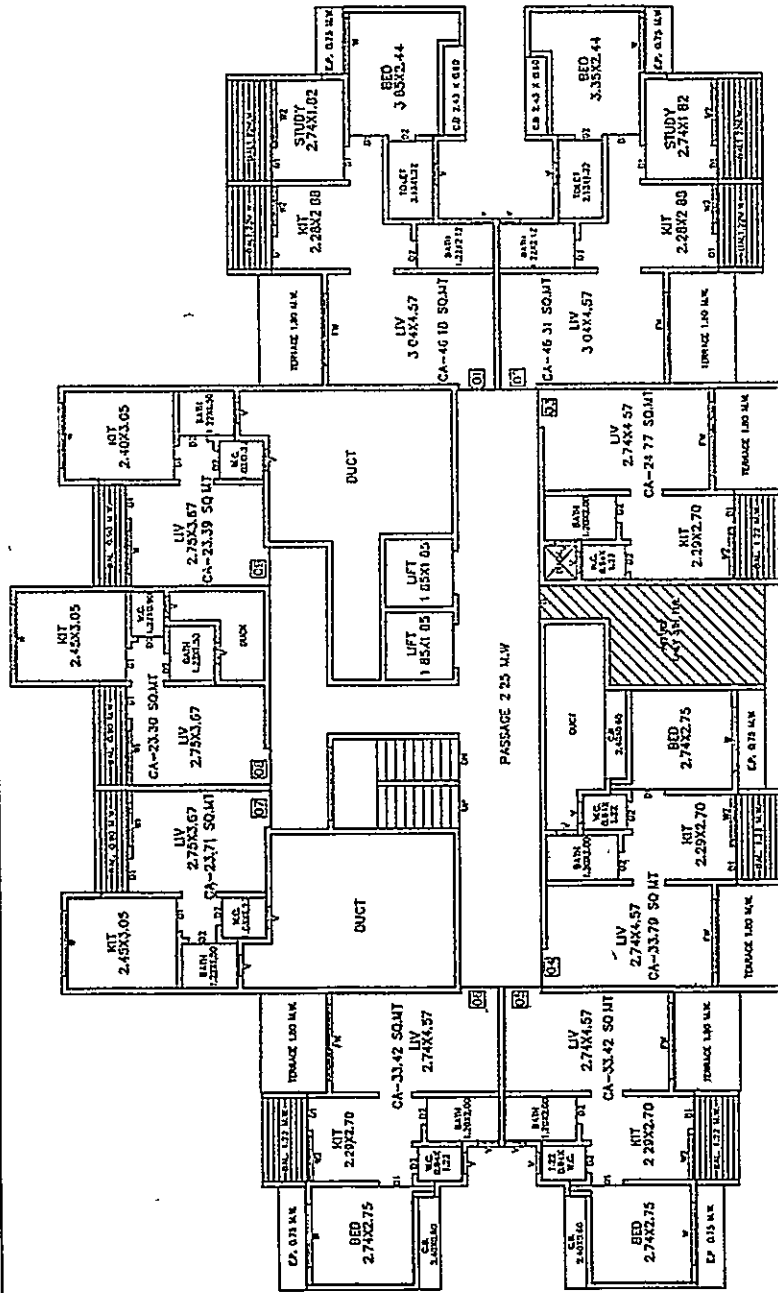

TYPE-B

FLAT NO : -----
 FLOOR : -----
 AREA : -----

5TH FLOOR PLAN

DEVELOPERS: -----

PERCHASER: -----

ARCHITECT. ANIL R. NIRGUDE.
VITAN CONSULTANTS
 ARCHITECTS & ENGINEERS
 B-101 Bindu Tower, 1st Floor, Opp Lourdes English School, Santoshi Mata Rd. Kalyan (W)

PROPOSE BLDG. ON PLOT BEARING ON S.No.55/H.NO-6 AT VILLAGE - BARAVE TAL - KALYAN DIST. THANE

2022	2022	2022	2022
2022	2022	2022	2022

BUILDERS
 SHREE SAMARTH DEVELOPERS
 KALYAN

(1) ...

(2) ...

(3) ...

(4) ...

(5) ...

(6) ...

(7) ...

(8) ...

(9) ...

(10) ...

(11) ...

(12) ...

(13) ...

(14) ...

(15) ...

(16) ...

(17) ...

(18) ...

(19) ...

(20) ...