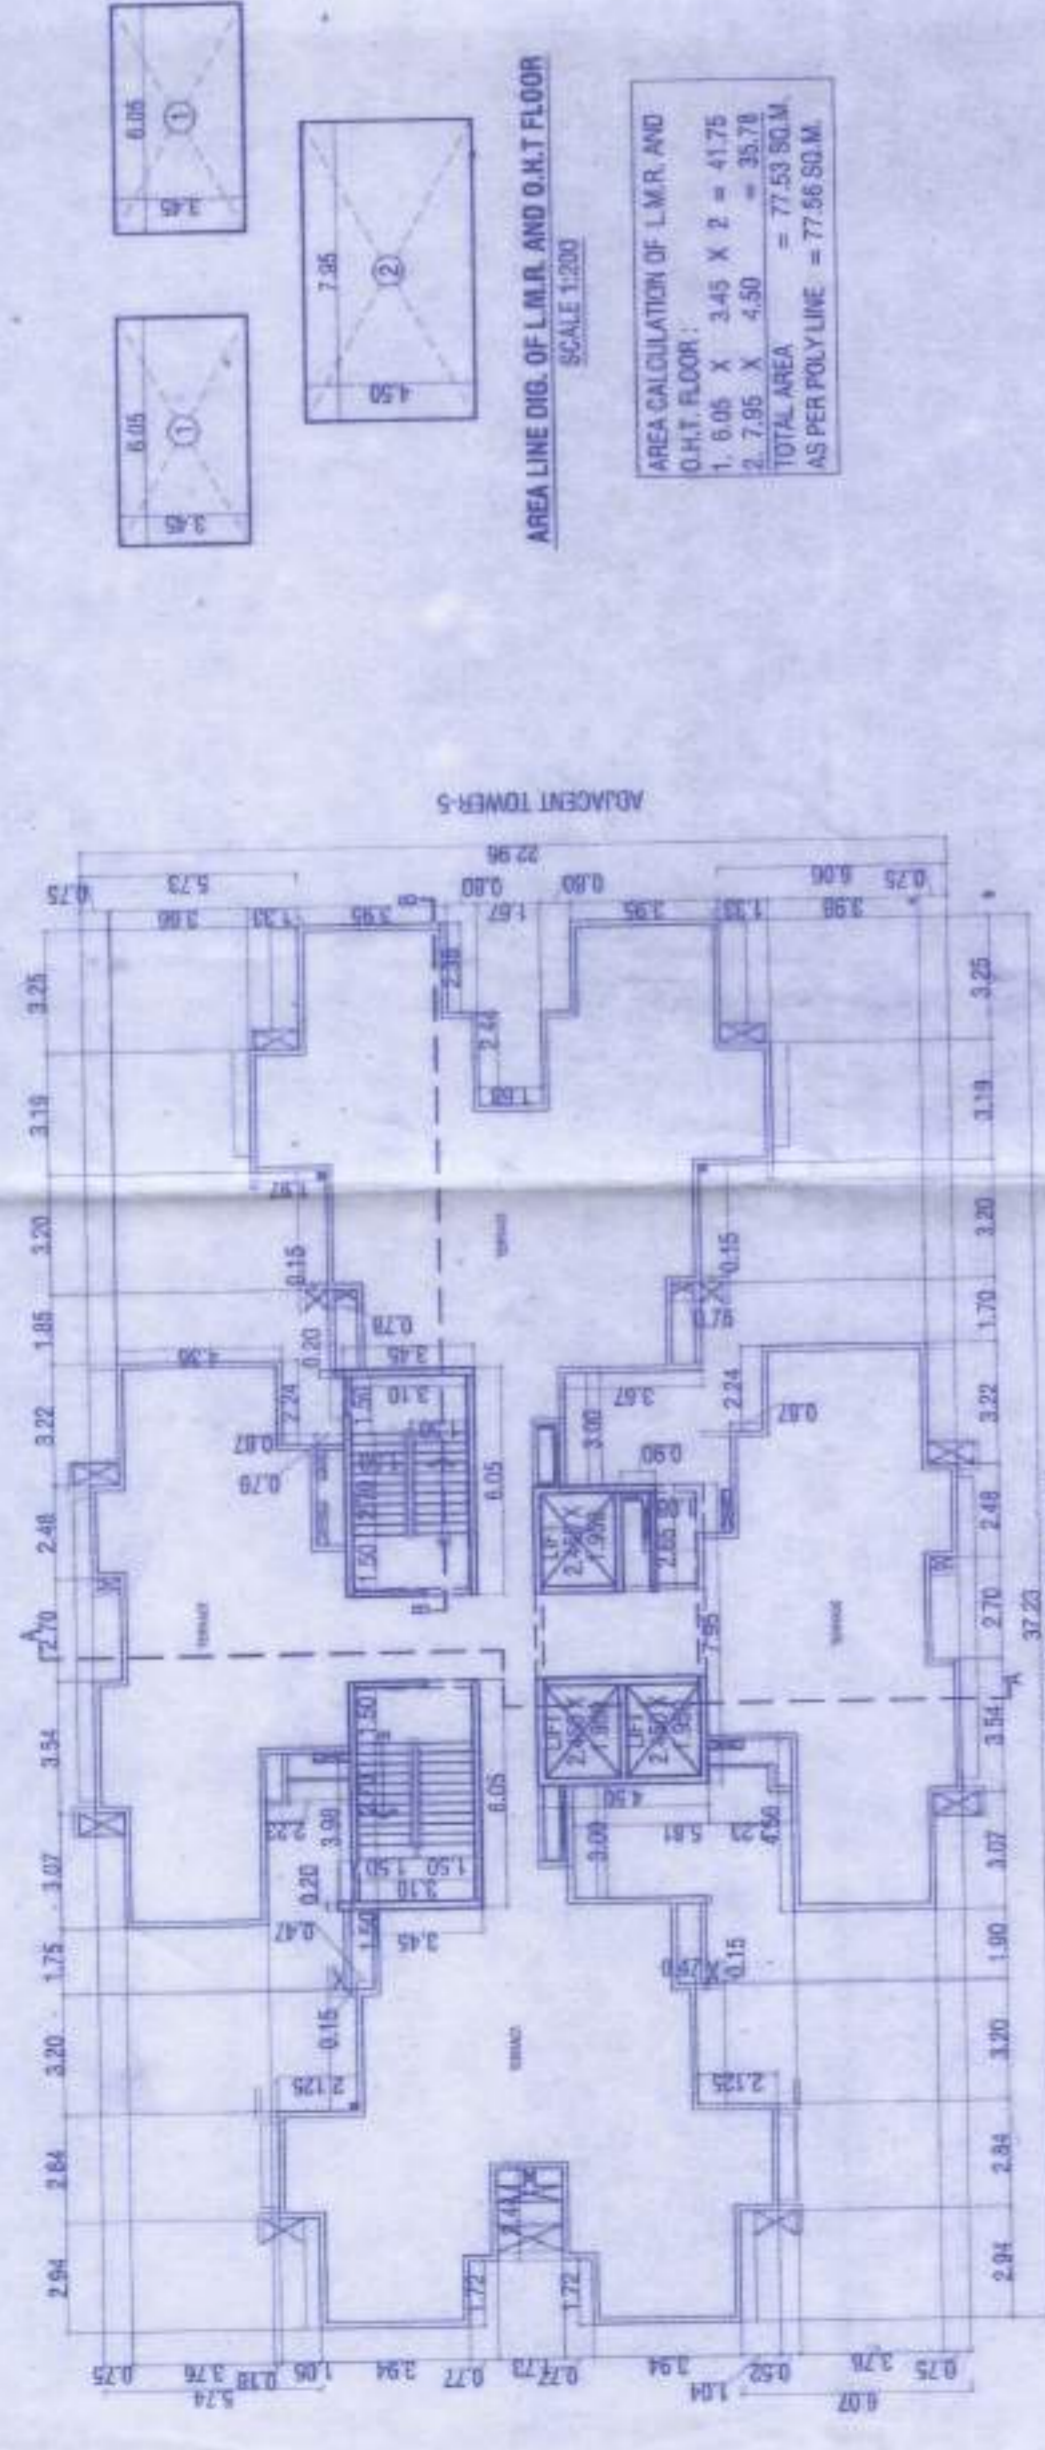

CONTENTS OF SHEET
TERRACE FLOOR PLAN, OMT & LMR CALCULATIONS,
SECTION, ELEVATION, ETC.
STAMP OF APPROVAL OF PLAN

PLANS APPROVED (167 NOS OF DRAWINGS)
WHICH ARE TO BE READ ALONG WITH
COMMENCEMENT CERTIFICATE / AMENDED
COMMENCEMENT CERTIFICATE ISSUED DATE
03 FEB 2020
NO. 107/2019/ST/107/2020
DATE: 03 FEB 2020
AND THE CONDITIONS MENTIONED THEREIN

MURDA
Planning Division

AREA CALCULATION OF L.M.R. AND
O.H.T. FLOOR:
1. 6.05 X 3.45 X 2 = 41.75
2. 7.35 X 4.50 = 33.08
TOTAL AREA = 74.83 SQ.M.
AS PER POLYLINE = 77.56 SQ.M.