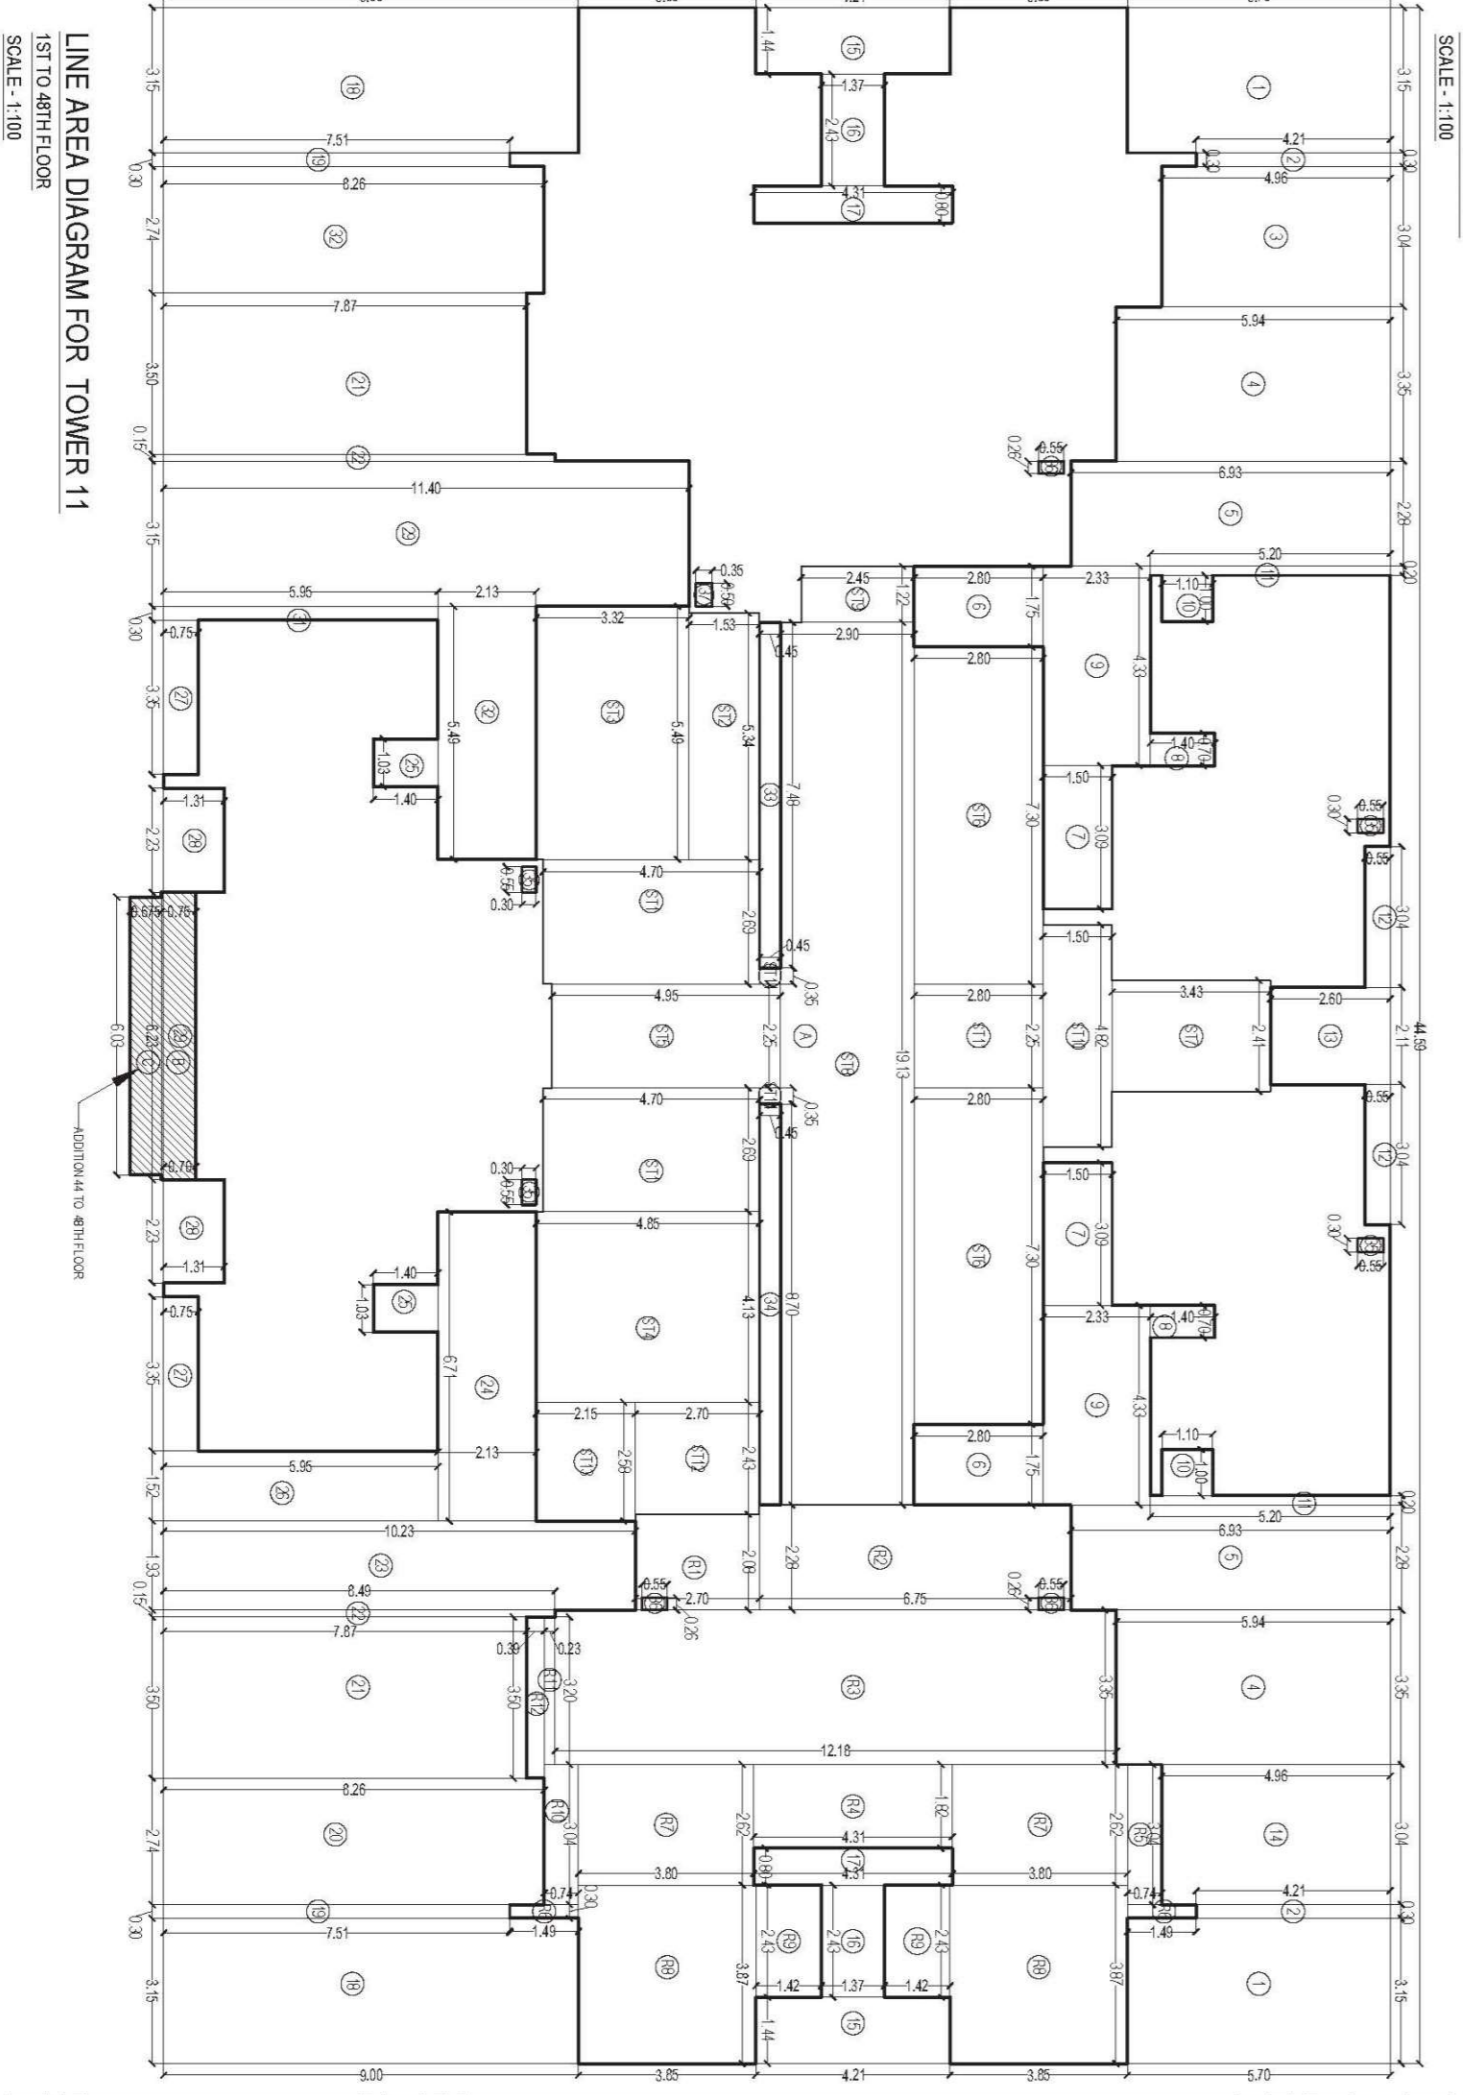

LINE AREA DIAGRAM FOR TOWER 11
GROUND P.L.L. FLOOR
SCALE: 1:100

LINE AREA DIAGRAM FOR TOWER 11
13TH TO 48TH FLOOR
SCALE: 1:100