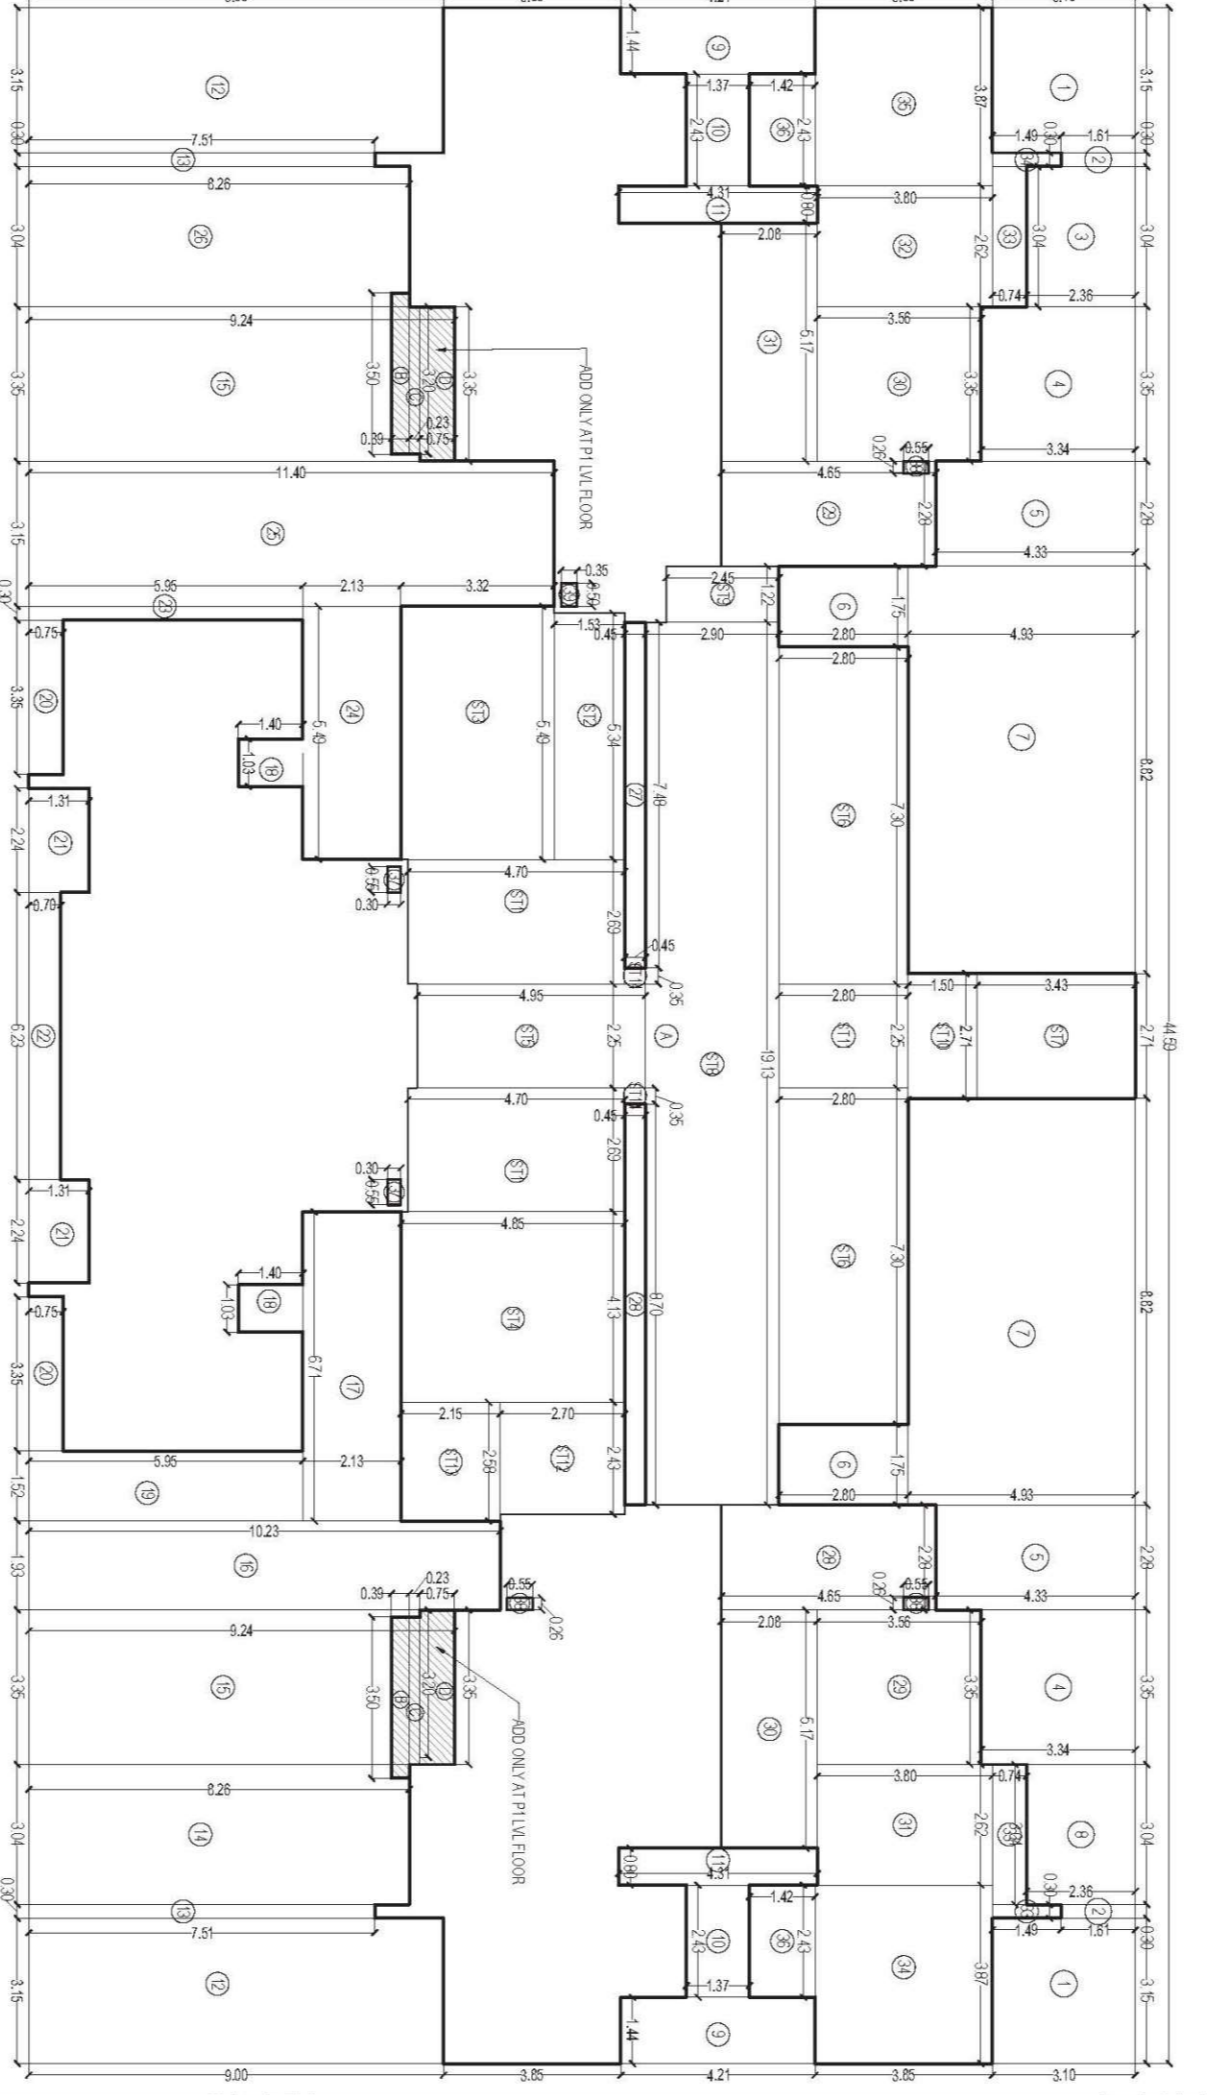

TYPICAL FLOOR PLAN FOR TOWER - 11
44TH TO 48TH FLOOR
SCALE: 1:100

LINE AREA DIAGRAM FOR TOWER 11
GROUND P.L.L. FLOOR
SCALE: 1:100