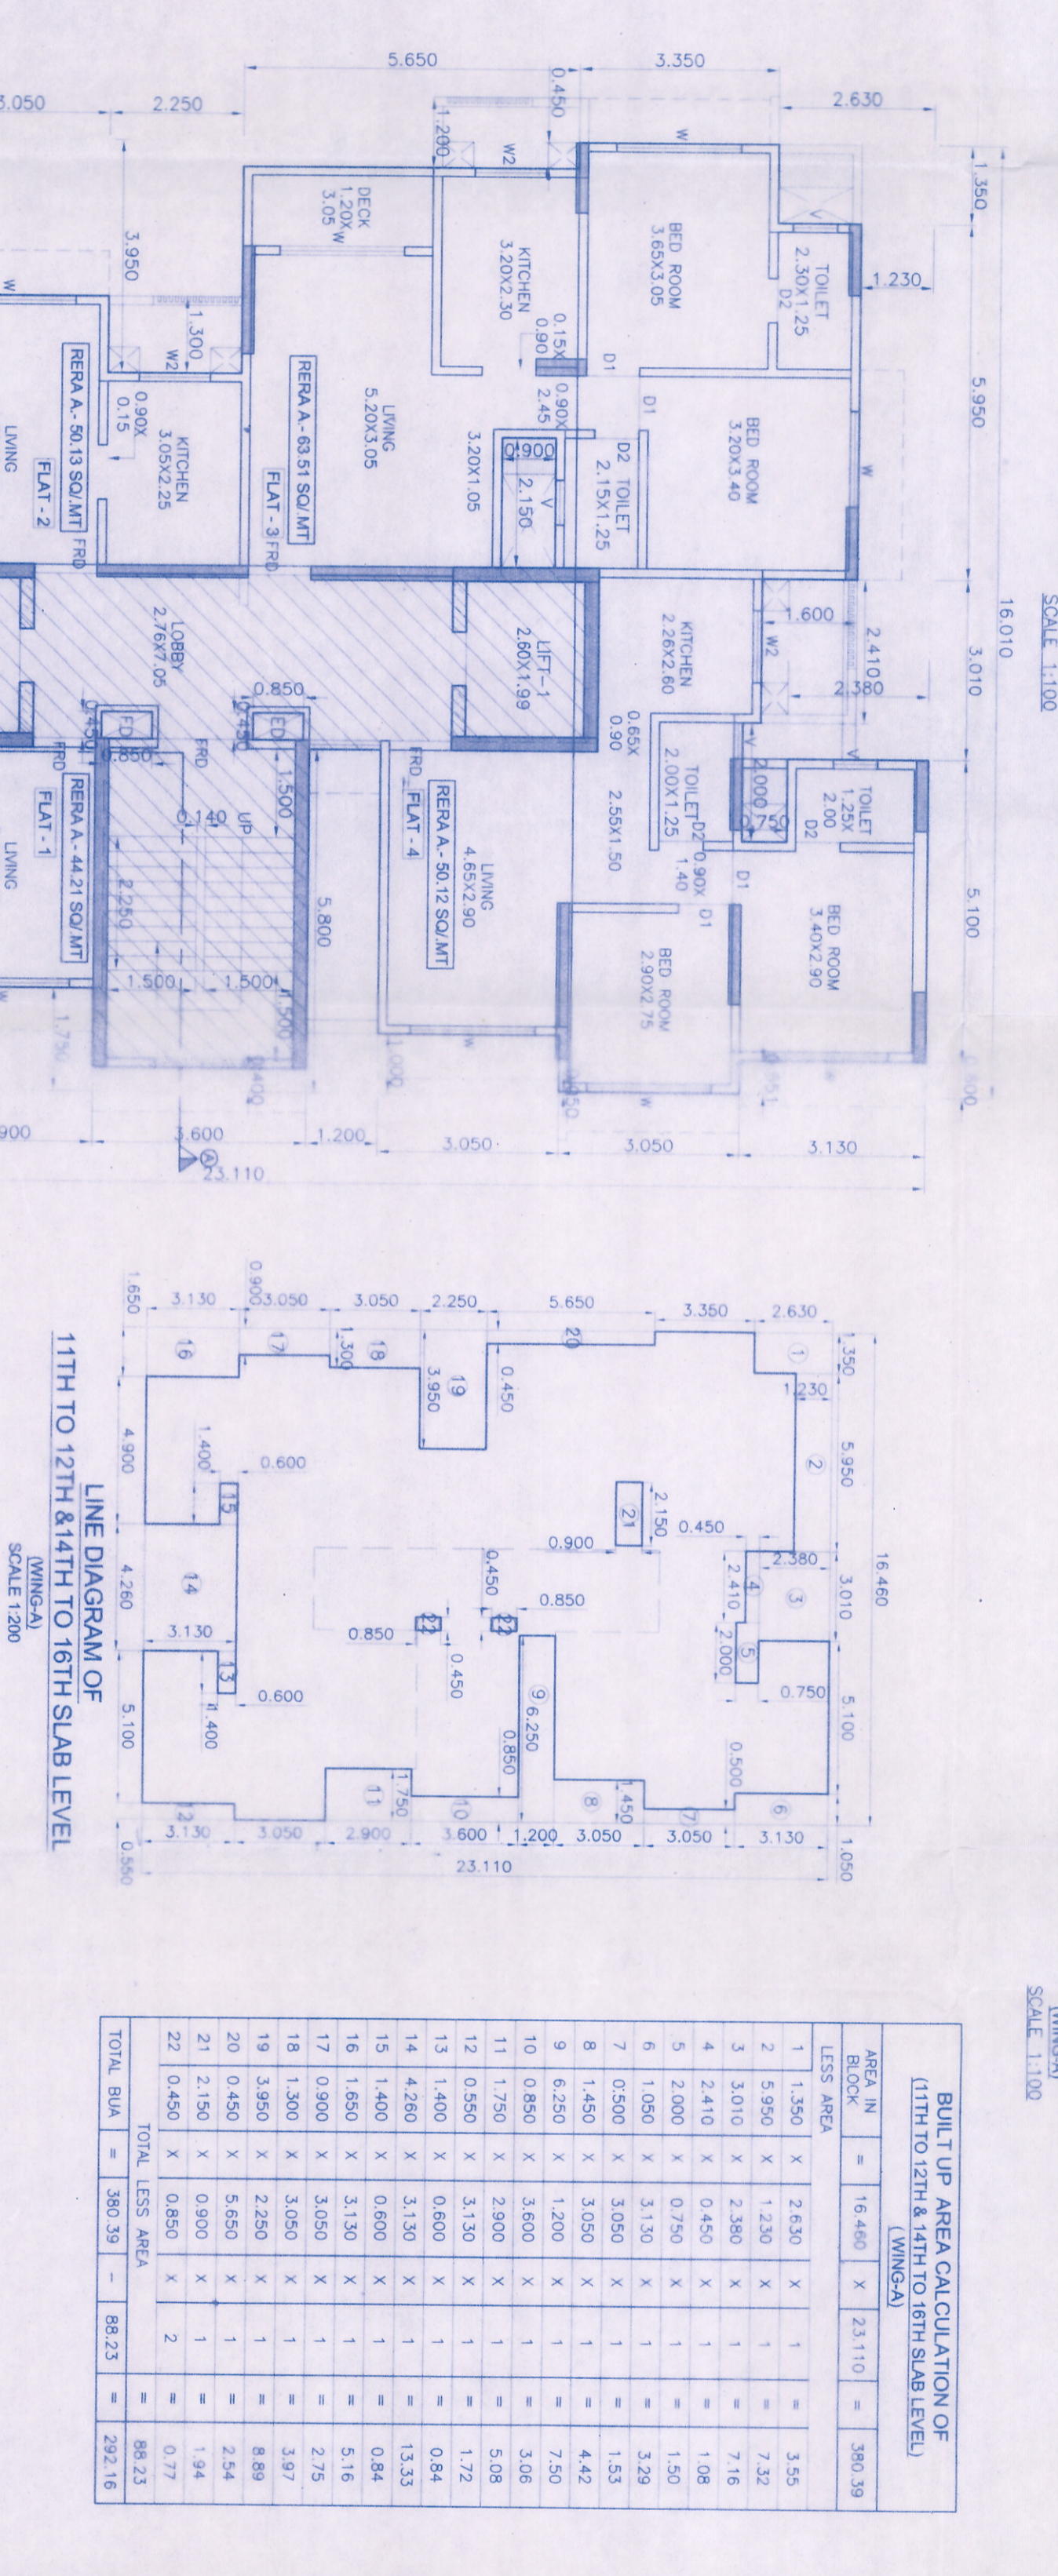

STAMP OF APPROVAL OF PLAN 7/14

URBDES
URBAN DESIGN & ENGINEERING
REGISTERED ARCHITECTS & ENGINEERS
(PUNJAB ARCHITECTS & ENGINEERS REGULATION ACT, 1972)
NO. 1468/PUNJAB/URBDES
1468/PUNJAB/URBDES
1468/PUNJAB/URBDES

Partners
Mansoor
Muhammad

Signature of Designers:
Registered Architect
Registered Engineer

MS SHEBELL CONSTRUCTION
Part of Sheet Construction
Partner