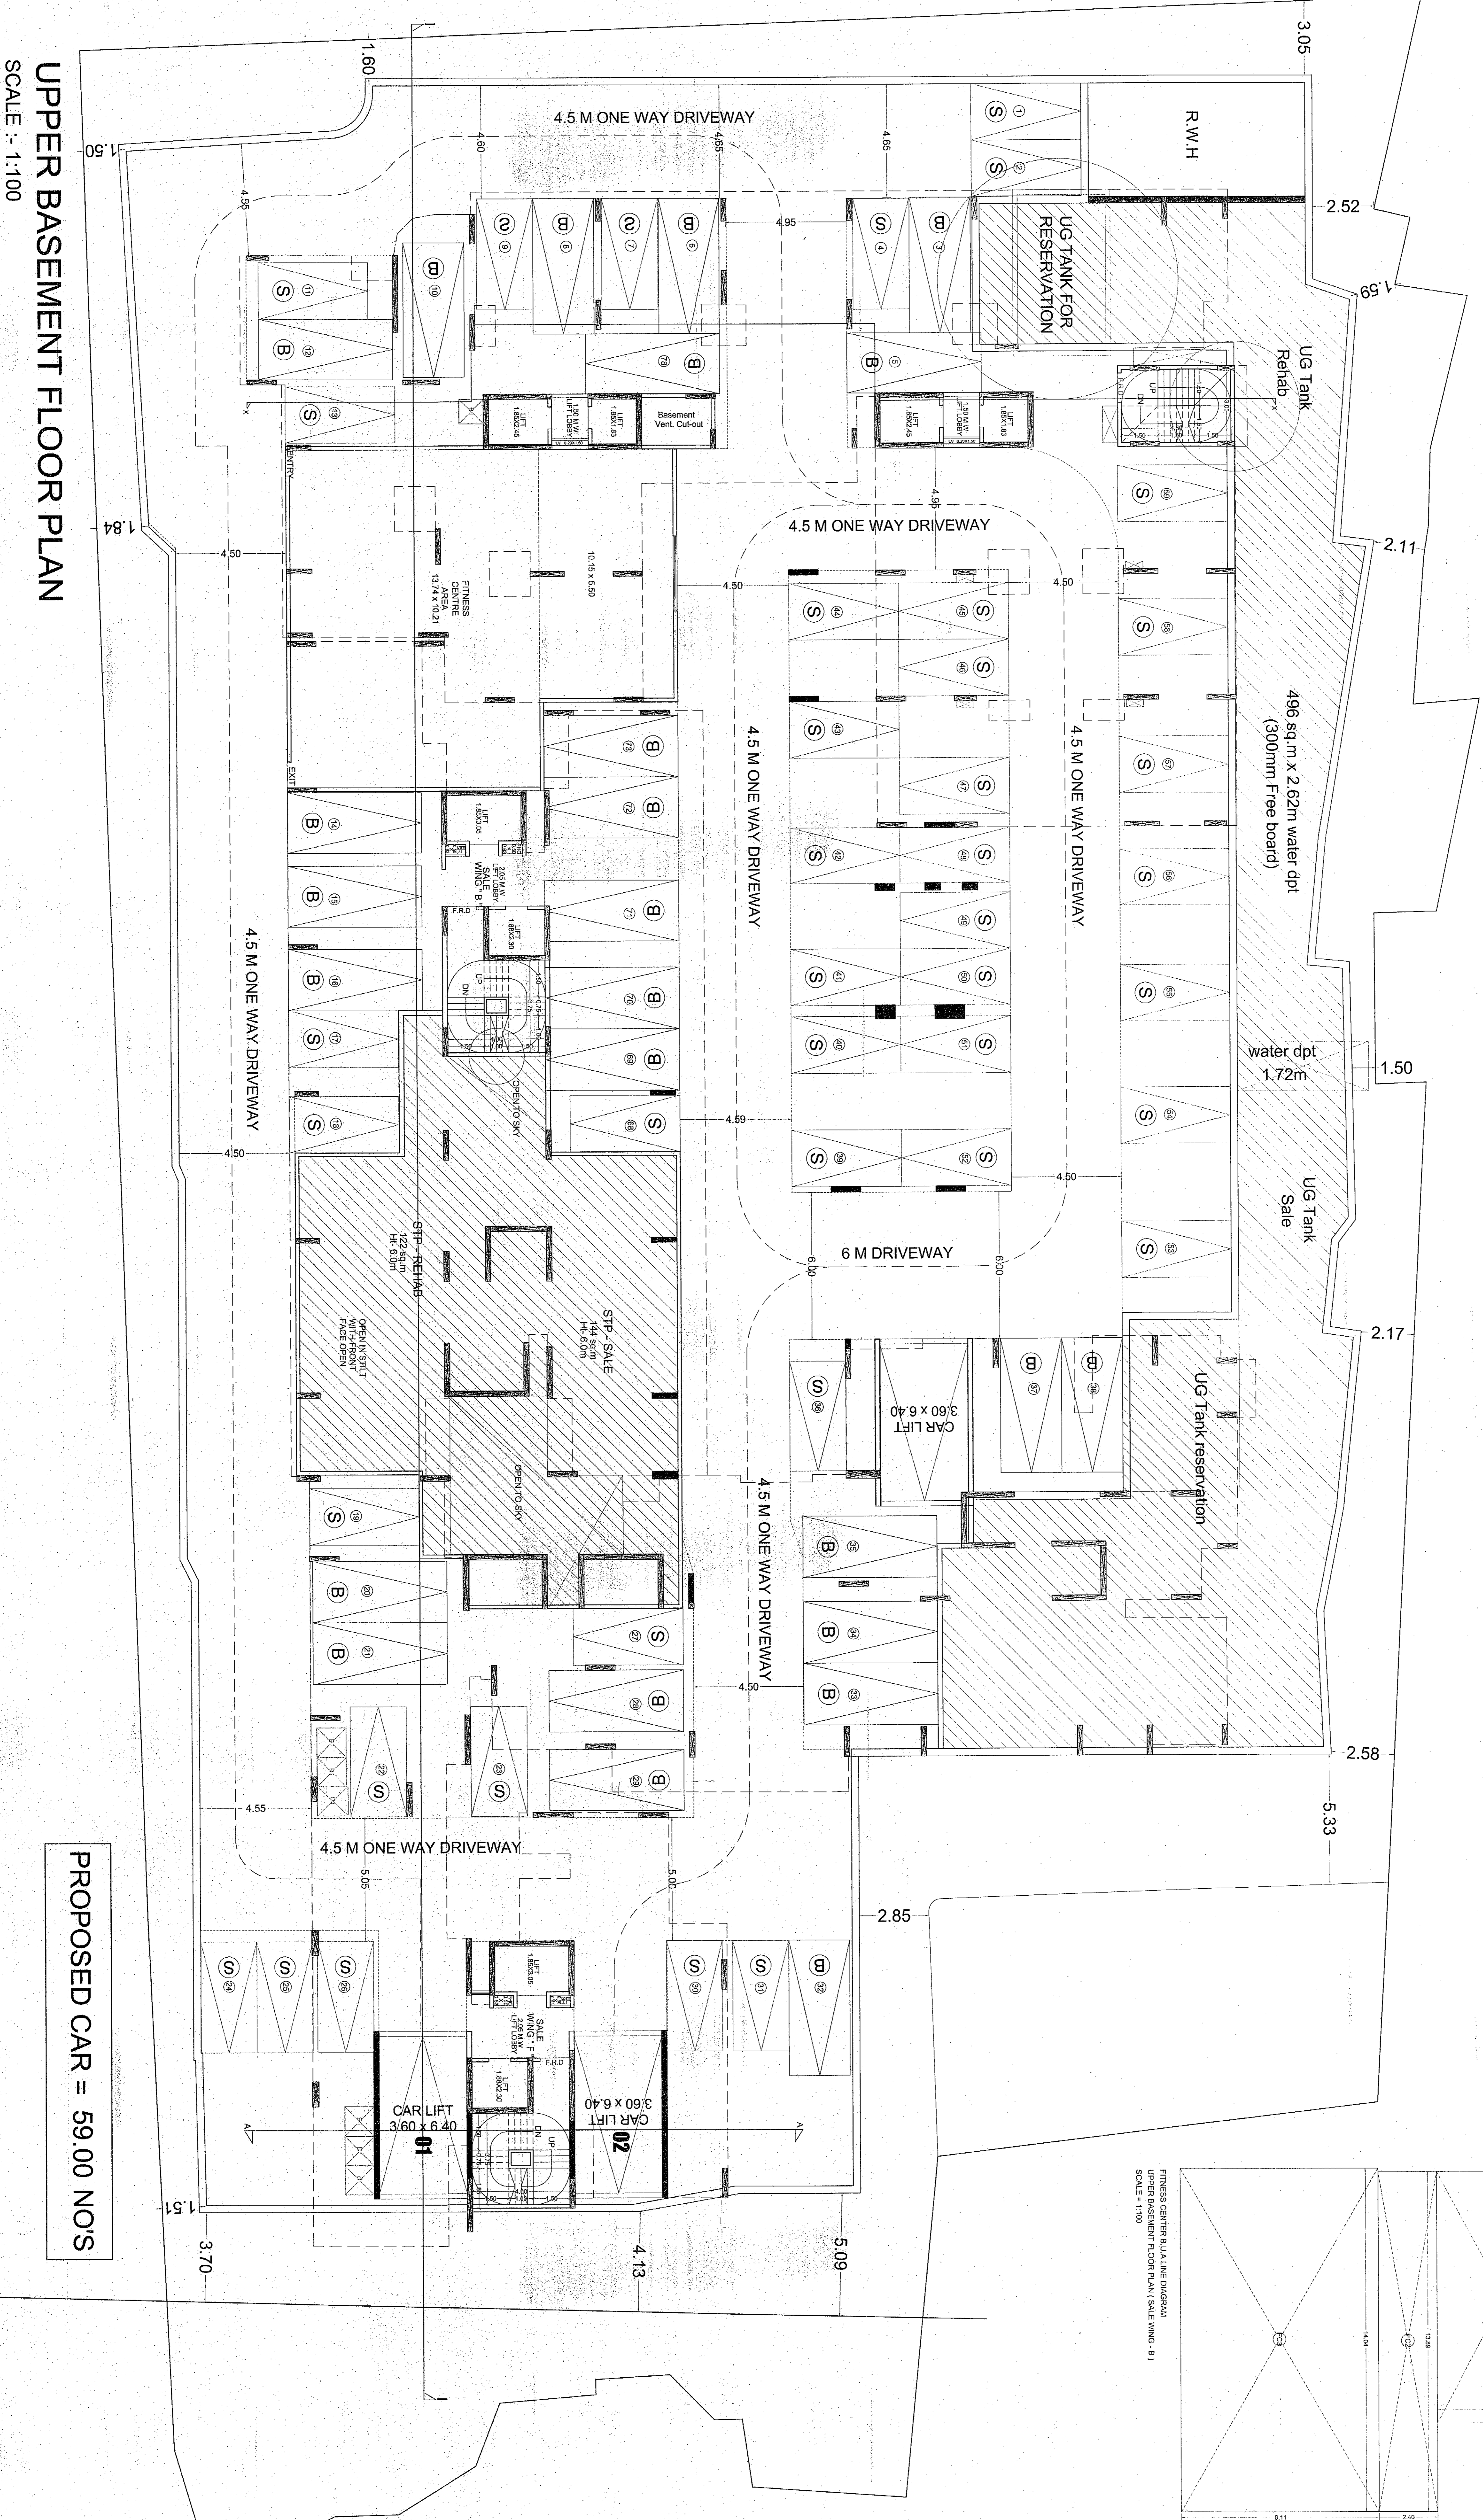

IOA DWG
SHEET NO = 04 / 17
COMPOSITE BLDG
REHAB & SALE WING

FITNESS CENTRE AREA PROPOSED ON	200.48 SQ.M
UPPER BASEMENT FLOOR	
FITNESS CENTRE AREA PERMISSIBLE	241.12 SQ.M
FITNESS CENTRE AREA PERMISSIBLE	241.12 SQ.M
UPPER BASEMENT FLOOR	
FITNESS CENTRE AREA PERMISSIBLE	200.48 SQ.M
UPPER BASEMENT FLOOR	

UPPER BASEMENT FLOOR PLAN
SCALE :- 1:100

PROPOSED CAR = 59.00 NOS