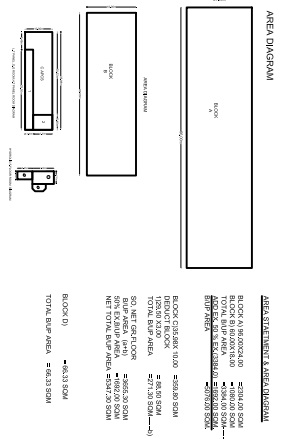

EXISTING BUILDING AREA CALCULATION TABLE									
Sl. No.	Building/Plot Name	Area Sqm.		Area Sqft.		Area Sqm.		Area Sqft.	
		Plot	Area	Plot	Area	Plot	Area		
1	Building 1	100	100	100	100	100	100	100	100
2	Building 2	150	150	150	150	150	150	150	150
Total Area		250	250	250	250	250	250	250	250

PROPOSED BUILDING AREA CALCULATION TABLE									
Sl. No.	Building/Plot Name	Area Sqm.		Area Sqft.		Area Sqm.		Area Sqft.	
		Plot	Area	Plot	Area	Plot	Area		
1	Building 1	200	200	200	200	200	200	200	200
2	Building 2	300	300	300	300	300	300	300	300
3	Building 3	400	400	400	400	400	400	400	400
Total Area		900	900	900	900	900	900	900	900