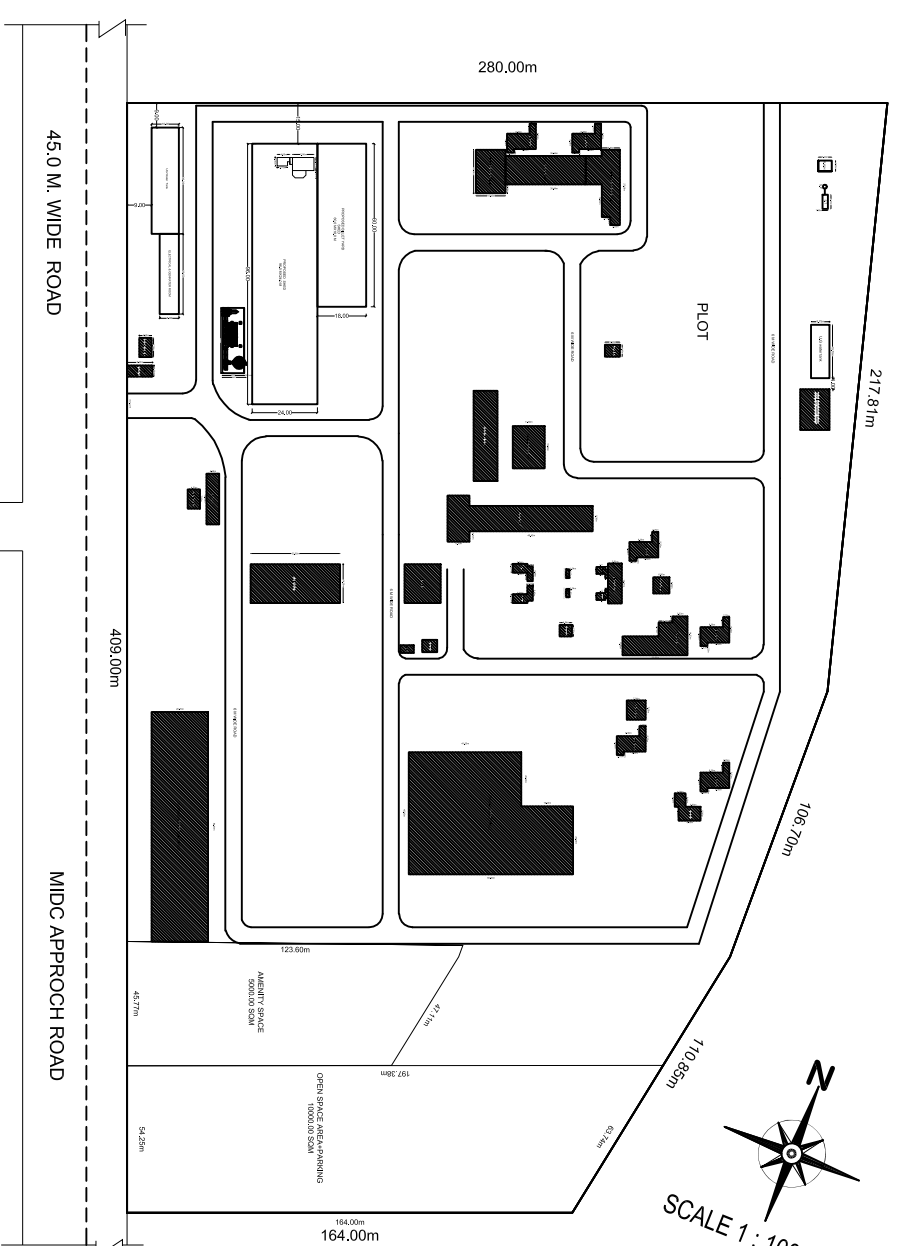

DRAWING TITLE:
Site Plan
APPROVAL

SITE PLAN (1:100)