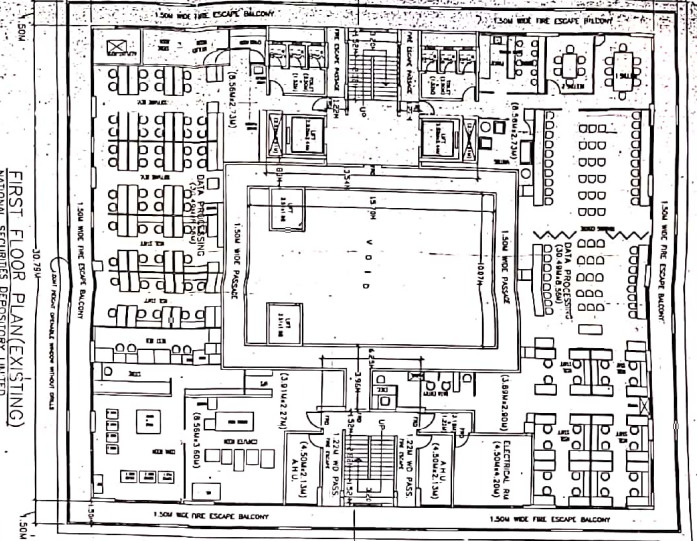

FIRST FLOOR PLAN (EXISTING)
 NATIONAL SECURITIES DEPOSITORY LIMITED
 SCALE: 1:100

FIFTH FLOOR PLAN (PROPOSED)
 WILHELM GUNDEL STUDIOS (INDIA) LIMITED
 SCALE: 1:100

GROUND FLOOR PLAN (EXISTING)
 SCALE: 1:100

SECOND TO FOURTH FLOOR PLAN (EXISTING)
 SCALE: 1:100

171 - BLDG

FOR OFFICE
 CONTAINS OF SHEETS
 OR FLOOR PLAN TYPICAL FLOOR PLAN
 DATE OF RECEIPT OF PLANS

STAMP OF APPROVAL OF PLAN

DESIGNED BY: ARCHITECT
 CHECKED BY: ARCHITECT
 CONSULTANT: ARCHITECT
 DRAWN BY: ARCHITECT
 M/S: ARCHITECTS
 MADE AND ADDRESS: ARCHITECTS
 B. R. GANDHI & ASSOCIATES
 207 JAGATSI SHOPPING CENTRE, CLASS PHASE
 CHENNAI - 600 016