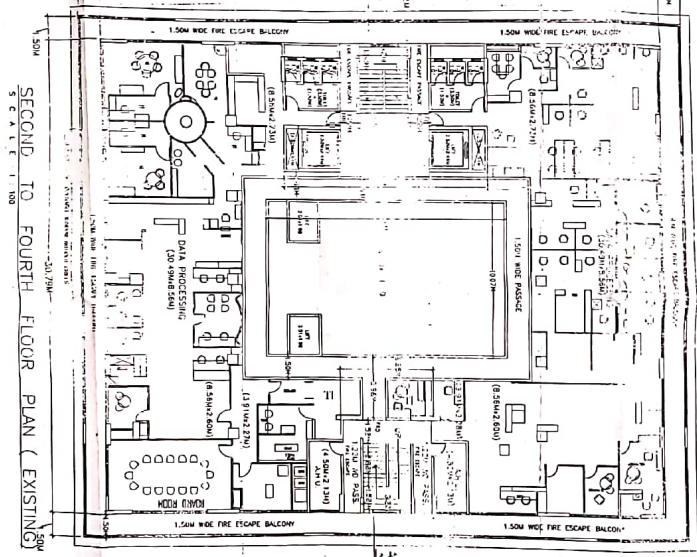

FIRST FLOOR PLAN (EXISTING)
 NATIONAL SECURITIES DEPOSITORY LIMITED
 SCALE: 1:100

FIFTH FLOOR PLAN (PROPOSED)
 WILHELM GUNDEL STUDIOS (INDIA) LIMITED
 SCALE: 1:100

GROUND FLOOR PLAN (EXISTING)
 SCALE: 1:100

SECOND TO FOURTH FLOOR PLAN (EXISTING)
 SCALE: 1:100

171 - BLDG

FOR OFFICE
 CONTAINS OF SHEETS
 OR FLOOR PLAN TYPICAL FLOOR PLAN
 DATE OF RECEIPT OF PLANS

STAMP OF APPROVAL OF PLAN

DESIGNED BY: ARCHITECT
 CHECKED BY: ARCHITECT
 CONSULTANT: ARCHITECT
 DRAWN BY: ARCHITECT
 M/S: ARCHITECTS
 MADE AND ADDRESS: ARCHITECTS
 B. R. GANDHI & ASSOCIATES
 207 JAGATSI SHOPPING CENTRE, CLASS PHASE
 CHENNAI - 600 016