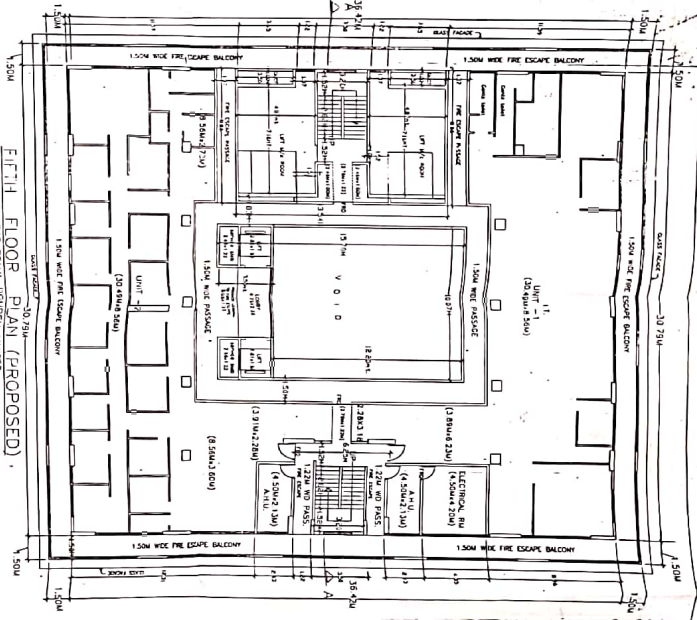

FIRST FLOOR PLAN (EXISTING)
 NATIONAL SECURITIES DEPOSITORY LIMITED
 SCALE: 1:100

FIFTH FLOOR PLAN (PROPOSED)
 WILHELM GUNDEL STUDIOS (INDIA) LIMITED
 SCALE: 1:100

GROUND FLOOR PLAN (EXISTING)
 SCALE: 1:100

SECOND TO FOURTH FLOOR PLAN (EXISTING)
 SCALE: 1:100

171 - BLDG

FOR OFFICE
 CONTAINS OF SHEETS
 OR FLOOR PLAN TYPICAL FLOOR PLAN
 DATE OF RECEIPT OF PLANS

STAMP OF APPROVAL OF PLAN

DESIGNED BY: ARCHITECT
 CHECKED BY: ARCHITECT
 CONSULTANT: ARCHITECT
 DRAWN BY: ARCHITECT
 M/S: ARCHITECTS
 MADE AND ADDRESS: ARCHITECTS
 B. R. GANDHI & ASSOCIATES
 207 JAGATSI SHOPPING CENTRE, CLASS PHASE
 CHENNAI - 600 016