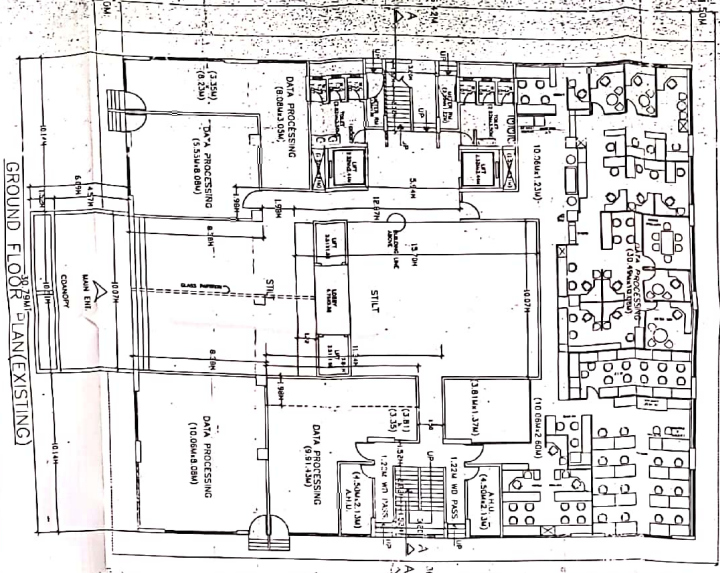

FIRST FLOOR PLAN (EXISTING)
 NATIONAL SECURITIES DEPOSITORY LIMITED
 SCALE: 1:100

FIFTH FLOOR PLAN (PROPOSED)
 WILHELM GUNDEL STUDIOS (INDIA) LIMITED
 SCALE: 1:100

GROUND FLOOR PLAN (EXISTING)
 SCALE: 1:100

SECOND TO FOURTH FLOOR PLAN (EXISTING)
 SCALE: 1:100

171 - BLDG

FOR OFFICE
 CONTAINS OF SHEETS
 OR FLOOR PLAN TYPICAL FLOOR PLAN
 DATE OF RECEIPT OF PLANS

STAMP OF APPROVAL OF PLAN

DESIGNED BY: ARCHITECT
 CHECKED BY: ARCHITECT
 CONSULTANT: ARCHITECT
 DRAWN BY: ARCHITECT
 M/S: ARCHITECTS
 MADE AND ADDRESS: ARCHITECTS
 B. R. GANDHI & ASSOCIATES
 207 JAGATSI SHOPPING CENTRE, CLASS PHASE
 CHENNAI - 600 016