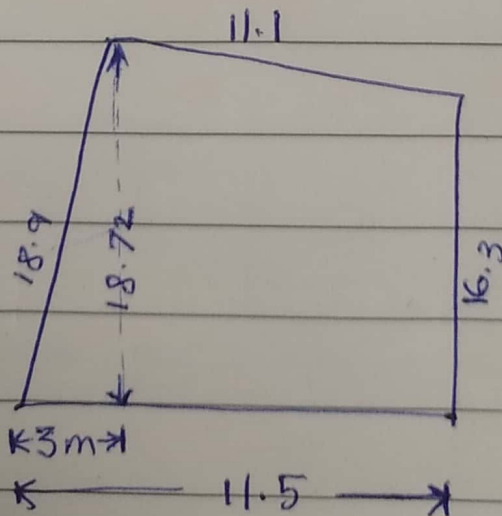

→ Boundaries -

N - Dharma factory

S - Prakash Dal mill staff quarters & Nalla.

E - Internal Road & factory

W - Factory.

Total area of the factory = 229 sq.m.

www.royalsundaram.in