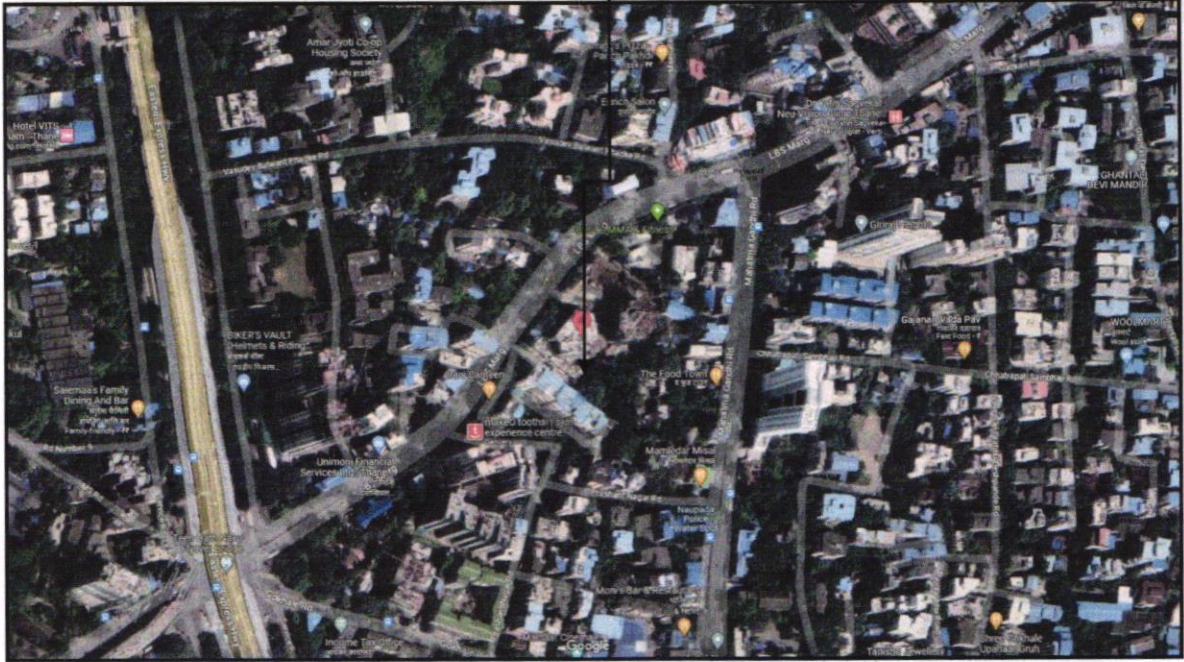

Actual Site Photographs

Route Map of the property

Site u/r

Latitude Longitude: 19°11'24.7"N 72°57'59.4"E

Note: The Blue line shows the route to site from nearest railway station (Thane – 1.90 Km.)