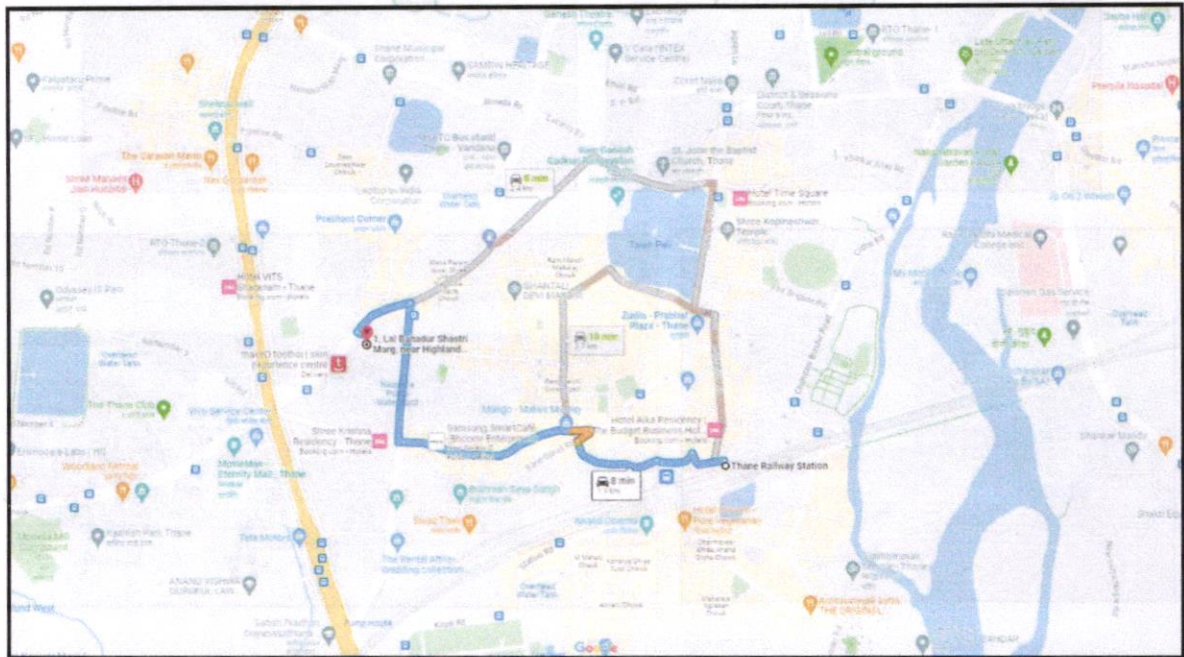

Actual Site Photographs

Route Map of the property

Site u/r

Latitude Longitude: 19°11'24.7"N 72°57'59.4"E

Note: The Blue line shows the route to site from nearest railway station (Thane – 1.90 Km.)