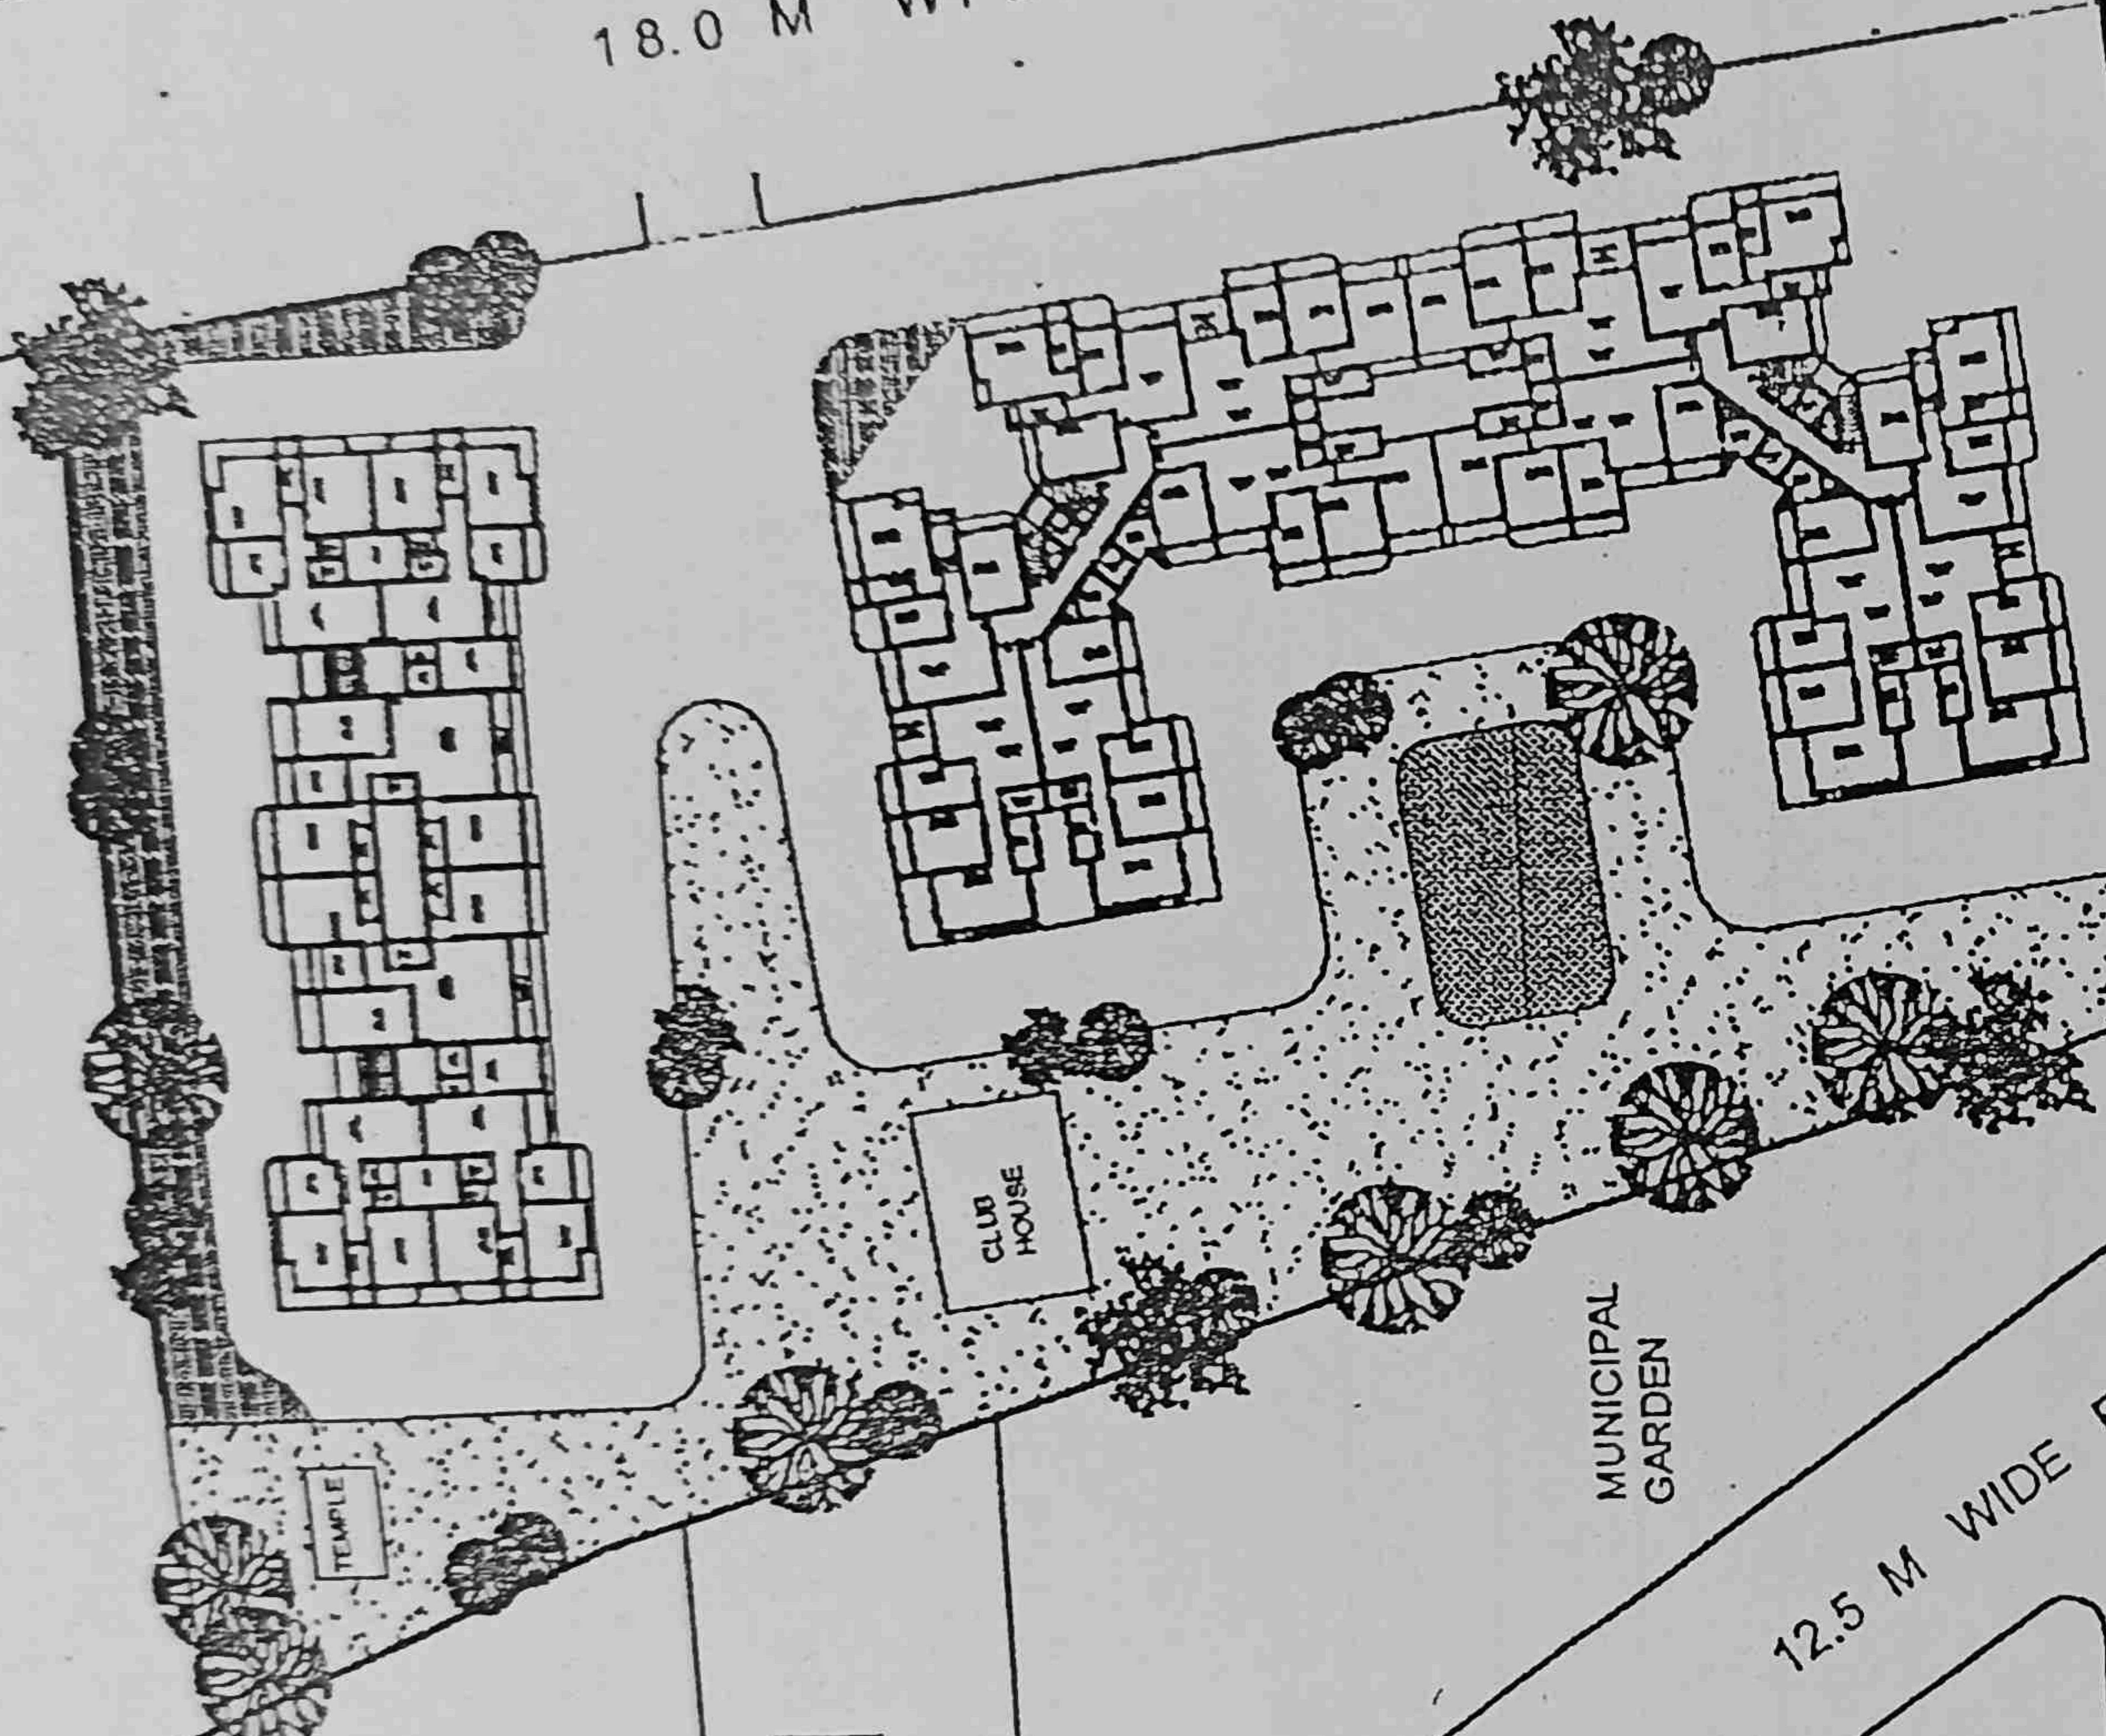

18.0 M WIDE D.P ROAD

DR. JATHAR'S HOSPITAL

NORTH

12.5 M WIDE EXISTING ROAD

HERAMBH MANDIR

TO AMBERNATH

R

Handwritten notes in a box: '22/11/2019' and '20/11/2019'.

COMMISSIONER'S BUNGALOW

MAHADEV CONSTRUCTION CO

Handwritten notes in a box: '20/11/2019' and '22/11/2019'.