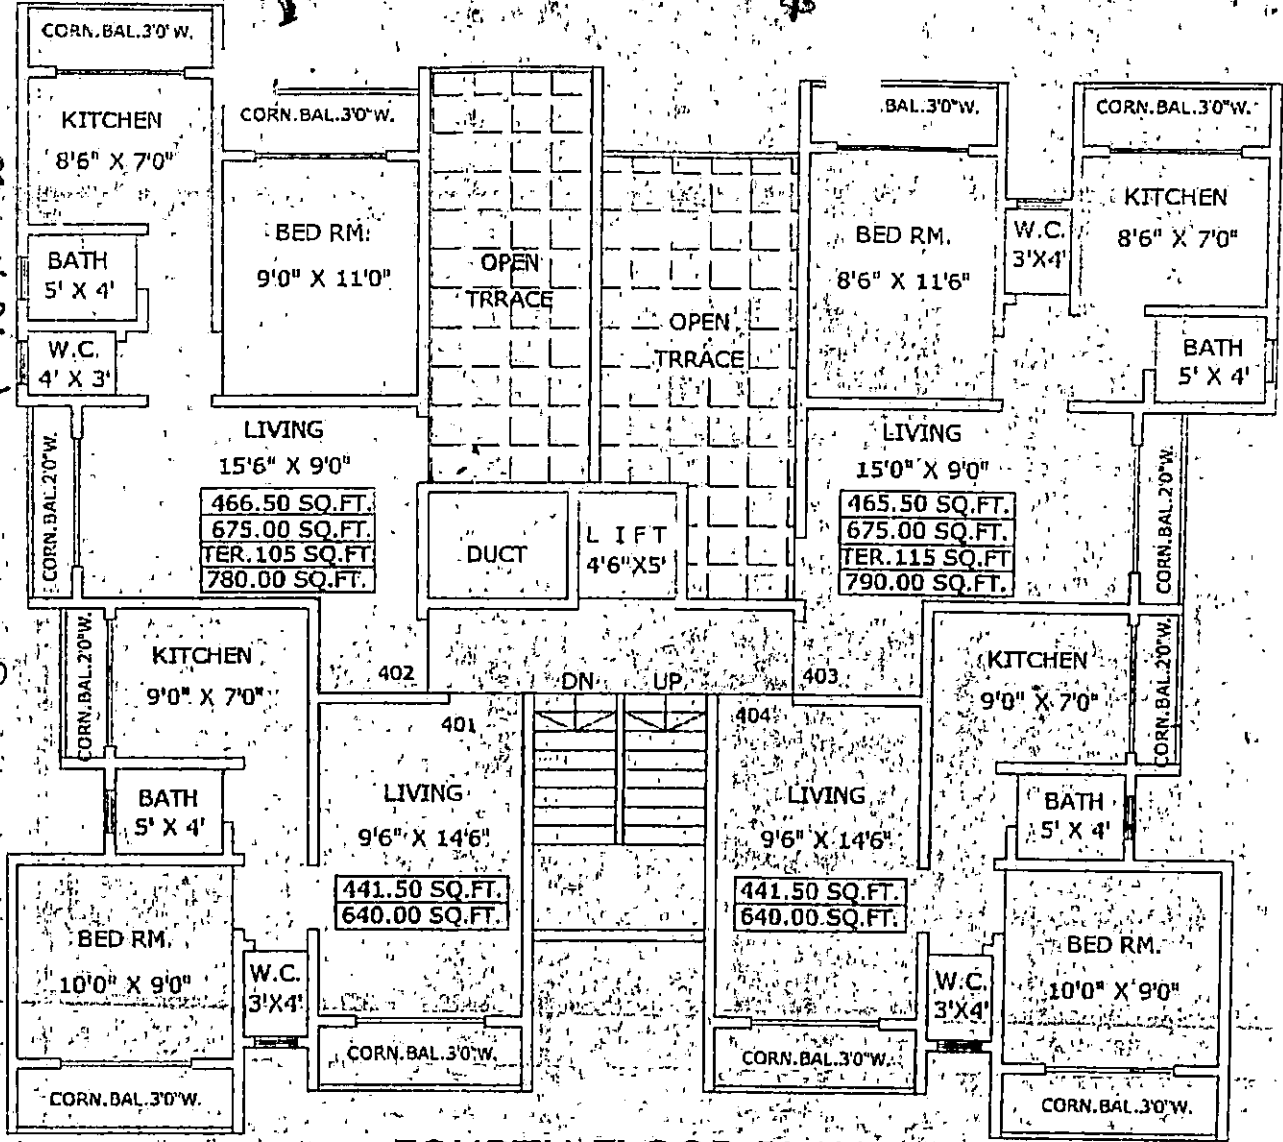

90

STAIRS

FFA

PRODUCED BY AN AUTODESK EDUCATIONAL PRODUCT

\* Maxuli Nandan  
 \* Flat No: 401  
 \* Carpet: 441.00 SQ. FT.  
 \* WITH LIFT  
 \* Fourth Floor

PRODUCED BY AN AUTODESK EDUCATIONAL PRODUCT  
**FOURTH FLOOR PLAN**

9C	315 of 2
3C	92492 2096

PRODUCED BY AN AUTODESK EDUCATIONAL PRODUCT